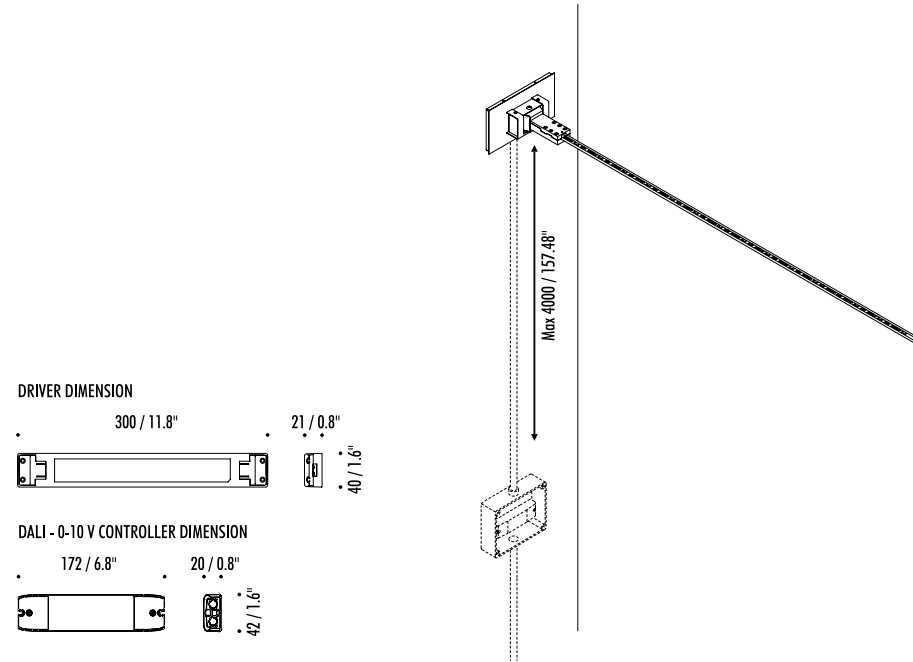

DESIGN DAVIDE GROPPI - 2016  
WALL LAMP - METAL

INFINITO 6 / INFINITO 12

18600403	MATT BLACK	INFINITO 6 24 V DC - MAX 45 W LED - 3000K - 4400 lm LED MODULE 6 m LONG - CAN BE CUT INTO ANY DESIRED LENGTH WHITE WALL BACK PLATE COMPULSORY POWER SUPPLY KIT NOT INCLUDED - SEE PAGE 188 - 189
18820403	MATT BLACK	INFINITO 12 24 V DC - MAX 90 W LED - 3000K - 8800 lm LED MODULE 12 m LONG - CAN BE CUT INTO ANY DESIRED LENGTH WHITE WALL BACK PLATE COMPULSORY POWER SUPPLY KIT NOT INCLUDED - SEE PAGE 188 - 189

REMOTE POWER SUPPLY KIT

19520003	STANDARD	REMOTE POWER SUPPLY KIT DALI / PUSH DIMMABLE INPUT 120 V - 50/60 Hz - OUTPUT 24 V DC - 10-96 W

19530003	STANDARD	REMOTE POWER SUPPLY KIT 1-10 V DIMMABLE INPUT 120 V - 50/60 Hz - OUTPUT 24 V DC - 10-96 W

POWER SUPPLY KIT WITH PLUG

19020403	MATT BLACK	POWER SUPPLY WITH PLUG KIT - DIMMER INPUT 120 V - 50/60 Hz - OUTPUT 24 V DC - 10-96 W TWO CLAMPS INCLUDED