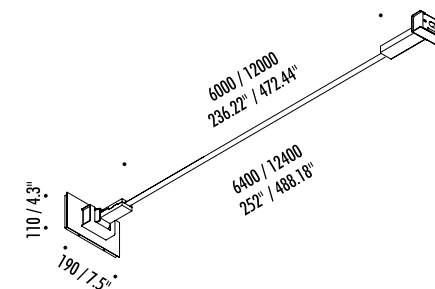

DESIGN DAVIDE GROPPI - 2016  
WALL LAMP - METAL

INFINITO 6 / INFINITO 12

18600403	MATT BLACK	INFINITO 6 24 V DC - MAX 45 W LED - 3000K - 4400 lm LED MODULE 6 m LONG - CAN BE CUT INTO ANY DESIRED LENGTH WHITE WALL BACK PLATE COMPULSORY POWER SUPPLY KIT NOT INCLUDED - SEE PAGE 188 - 189
18820403	MATT BLACK	INFINITO 12 24 V DC - MAX 90 W LED - 3000K - 8800 lm LED MODULE 12 m LONG - CAN BE CUT INTO ANY DESIRED LENGTH WHITE WALL BACK PLATE COMPULSORY POWER SUPPLY KIT NOT INCLUDED - SEE PAGE 188 - 189