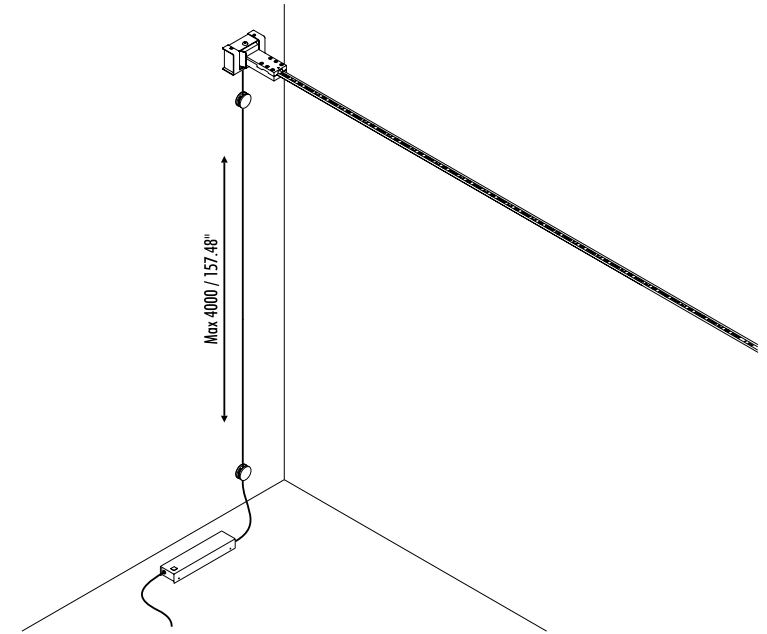

DESIGN DAVIDE GROPPI - 2016  
WALL LAMP - METAL

INFINITO 6 / INFINITO 12

18600403	MATT BLACK	INFINITO 6 24 V DC - MAX 45 W LED - 3000K - 4400 lm LED MODULE 6 m LONG - CAN BE CUT INTO ANY DESIRED LENGTH WHITE WALL BACK PLATE COMPULSORY POWER SUPPLY KIT NOT INCLUDED - SEE PAGE 188 - 189
18820403	MATT BLACK	INFINITO 12 24 V DC - MAX 90 W LED - 3000K - 8800 lm LED MODULE 12 m LONG - CAN BE CUT INTO ANY DESIRED LENGTH WHITE WALL BACK PLATE COMPULSORY POWER SUPPLY KIT NOT INCLUDED - SEE PAGE 188 - 189

REMOTE POWER SUPPLY KIT

19520003	STANDARD	REMOTE POWER SUPPLY KIT DALI / PUSH DIMMABLE INPUT 120 V - 50/60 Hz - OUTPUT 24 V DC - 10-96 W

19530003	STANDARD	REMOTE POWER SUPPLY KIT 1-10 V DIMMABLE INPUT 120 V - 50/60 Hz - OUTPUT 24 V DC - 10-96 W

POWER SUPPLY KIT WITH PLUG

19020403	MATT BLACK	POWER SUPPLY WITH PLUG KIT - DIMMER INPUT 120 V - 50/60 Hz - OUTPUT 24 V DC - 10-96 W TWO CLAMPS INCLUDED