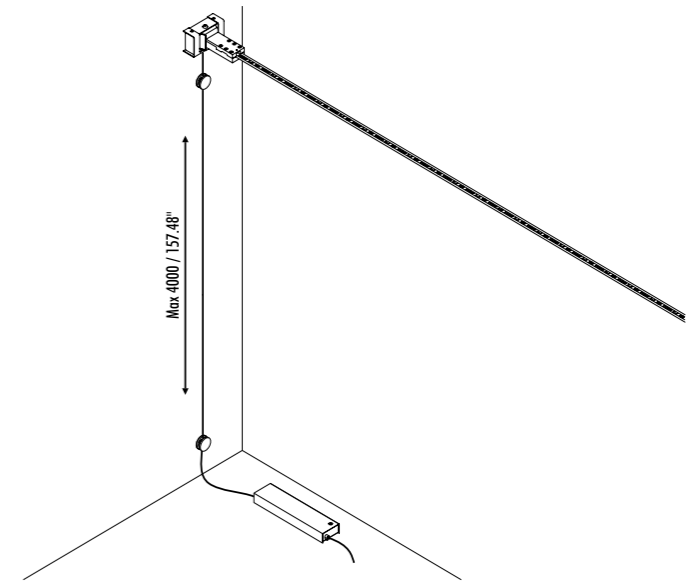

REMOTE POWER SUPPLY KIT

DRIVER DIMENSION

CONTROLLER DIMENSION

POWER SUPPLY KIT WITH PLUG

INFINITO 6 / FLASH 6 / INFINITO 12 / FLASH 12
POWER KIT WITH PLUG - DIMENSION

1A0120403 - KIT WALL CONNECTION VERTICAL SLOPED 45°

1A0340403 - 1A0350403 - KIT WALL CONNECTION SLOPED 75°

OPTIONAL ACCESSORIES

1A0080403	MATT BLACK	CEILING CONNECTION KIT	
17470403	MATT BLACK	WALL AND CEILING ROSE	
1A0120403	MATT BLACK	KIT WALL CONNECTION VERTICAL SLOPED 45°	
1A0340403	MATT BLACK	KIT WALL CONNECTION SLOPED RIGHT 75°	
1A0350403	MATT BLACK	KIT WALL CONNECTION SLOPED LEFT 75°	
1A0290403	MATT BLACK	SWALLONS FOR INFINITO ONLY	
1A0800403	MATT BLACK	SWALLONS FOR FLASH ONLY	