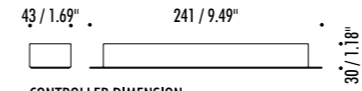

REMOTE POWER SUPPLY KIT

DRIVER DIMENSION