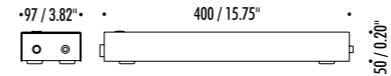

REMOTE POWER SUPPLY KIT

DRIVER DIMENSION

CONTROLLER DIMENSION

POWER SUPPLY KIT WITH PLUG

INFINITO 6 / FLASH 6 / INFINITO 12 / FLASH 12
POWER KIT WITH PLUG - DIMENSION

1A0120403 - KIT WALL CONNECTION VERTICAL SLOPED 45°