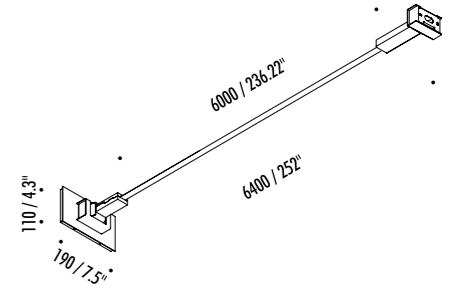

The sizes are expressed in millimeters.

DESIGN DAVIDE GROPPI - 2016
WALL LAMP - METAL

INFINITO 6

1A0580403	MATT BLACK - 3000K	INFINITO 6 - REMOTE KIT 24 V DC - 45 W LED - 4086 lm - CRI > 90 LED MODULE 6 m LONG - CAN BE CUT INTO ANY DESIRED LENGTH WHITE WALL BACK PLATE COMPULSORY POWER SUPPLY KIT INCLUDED INCLUDES LED DRIVER INPUT 120 V - 60 Hz - DALI - PUSH - 0/1-10 V - TRIAC / IGBT - DIMMABLE OPTIONAL ACCESSORIES NOT INCLUDED
1A0580403-27	MATT BLACK - 2700K	

1A0590403	MATT BLACK - 3000K	INFINITO 6 - PLUG KIT 24 V DC - 45 W LED - 4086 lm - CRI > 90 LED MODULE 6 m LONG - CAN BE CUT INTO ANY DESIRED LENGTH WHITE WALL BACK PLATE COMPULSORY POWER SUPPLY KIT INCLUDED INCLUDES LED DRIVER INPUT 120 V - 60 Hz - DIMMABLE OPTIONAL ACCESSORIES NOT INCLUDED
1A0590403-27	MATT BLACK - 2700K	

1A0600403	MATT BLACK - 3000K	INFINITO 12 - REMOTE KIT 24 V DC - 90 W LED - 8172 lm - CRI > 90 LED MODULE 12 m LONG - CAN BE CUT INTO ANY DESIRED LENGTH WHITE WALL BACK PLATE COMPULSORY POWER SUPPLY KIT INCLUDED INCLUDES LED DRIVER INPUT 120 V - 60 Hz - DALI - PUSH - 0/1-10 V - TRIAC / IGBT - DIMMABLE OPTIONAL ACCESSORIES NOT INCLUDED
1A0600403-27	MATT BLACK - 2700K	

REMOTE POWER SUPPLY KIT

DRIVER DIMENSION

CONTROLLER DIMENSION

POWER SUPPLY KIT WITH PLUG

INFINITO 6 / FLASH 6 / INFINITO 12 / FLASH 12
POWER KIT WITH PLUG - DIMENSION

1A0120403 - KIT WALL CONNECTION VERTICAL SLOPED 45°