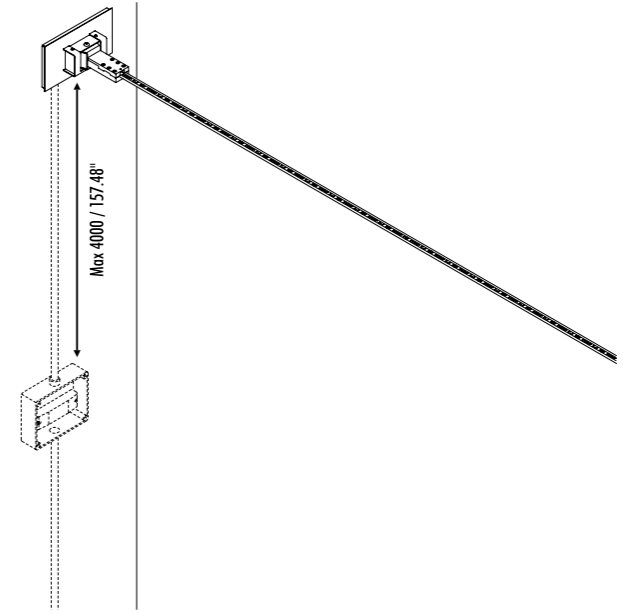

REMOTE POWER SUPPLY KIT

DRIVER DIMENSION

CONTROLLER DIMENSION

POWER SUPPLY KIT WITH PLUG

INFINITO 6 / FLASH 6 / INFINITO 12 / FLASH 12
POWER KIT WITH PLUG - DIMENSION

1A0120403 - KIT WALL CONNECTION VERTICAL SLOPED 45°

1A0340403 - 1A0350403 - KIT WALL CONNECTION SLOPED 75°

OPTIONAL ACCESSORIES

1A0080403	MATT BLACK	CEILING CONNECTION KIT	
17470403	MATT BLACK	WALL AND CEILING ROSE	
1A0120403	MATT BLACK	KIT WALL CONNECTION VERTICAL SLOPED 45°	
1A0340403	MATT BLACK	KIT WALL CONNECTION SLOPED RIGHT 75°	
1A0350403	MATT BLACK	KIT WALL CONNECTION SLOPED LEFT 75°	
1A0290403	MATT BLACK	SWALLONS FOR INFINITO ONLY	
1A0800403	MATT BLACK	SWALLONS FOR FLASH ONLY	