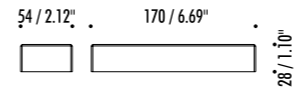

REMOTE POWER SUPPLY KIT

DRIVER DIMENSION

CONTROLLER DIMENSION

POWER SUPPLY KIT WITH PLUG

INFINITO 6 / FLASH 6 / INFINITO 12 / FLASH 12
POWER KIT WITH PLUG - DIMENSION

1A0120403 - KIT WALL CONNECTION VERTICAL SLOPED 45°