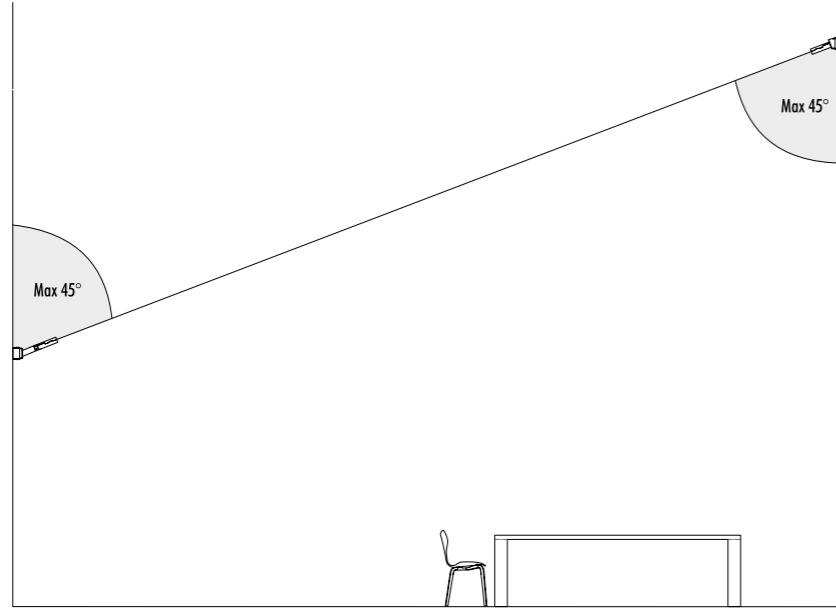

REMOTE POWER SUPPLY KIT

DRIVER DIMENSION

CONTROLLER DIMENSION

POWER SUPPLY KIT WITH PLUG

INFINITO 6 / FLASH 6 / INFINITO 12 / FLASH 12
POWER KIT WITH PLUG - DIMENSION

1A0120403 - KIT WALL CONNECTION VERTICAL SLOPED 45°