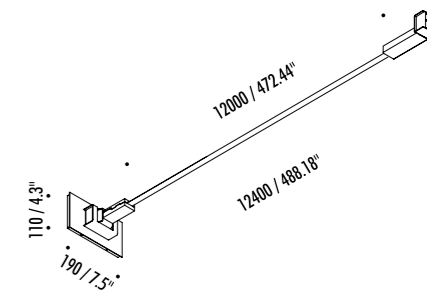

The sizes are expressed in millimeters.

DESIGN DAVIDE GROPPI - 2016
WALL LAMP - METAL

INFINITO 6

1A0580403	MATT BLACK - 3000K	INFINITO 6 - REMOTE KIT 24 V DC - 45 W LED - 4086 lm - CRI > 90 LED MODULE 6 m LONG - CAN BE CUT INTO ANY DESIRED LENGTH WHITE WALL BACK PLATE COMPULSORY POWER SUPPLY KIT INCLUDED INCLUDES LED DRIVER INPUT 120 V - 60 Hz - DALI - PUSH - 0/1-10 V - TRIAC / IGBT - DIMMABLE OPTIONAL ACCESSORIES NOT INCLUDED
1A0580403-27	MATT BLACK - 2700K	

1A0590403	MATT BLACK - 3000K	INFINITO 6 - PLUG KIT 24 V DC - 45 W LED - 4086 lm - CRI > 90 LED MODULE 6 m LONG - CAN BE CUT INTO ANY DESIRED LENGTH WHITE WALL BACK PLATE COMPULSORY POWER SUPPLY KIT INCLUDED INCLUDES LED DRIVER INPUT 120 V - 60 Hz - DIMMABLE OPTIONAL ACCESSORIES NOT INCLUDED
1A0590403-27	MATT BLACK - 2700K	

REMOTE POWER SUPPLY KIT

DRIVER DIMENSION

CONTROLLER DIMENSION

POWER SUPPLY KIT WITH PLUG

INFINITO 6 / FLASH 6 / INFINITO 12 / FLASH 12
POWER KIT WITH PLUG - DIMENSION

1A0120403 - KIT WALL CONNECTION VERTICAL SLOPED 45°