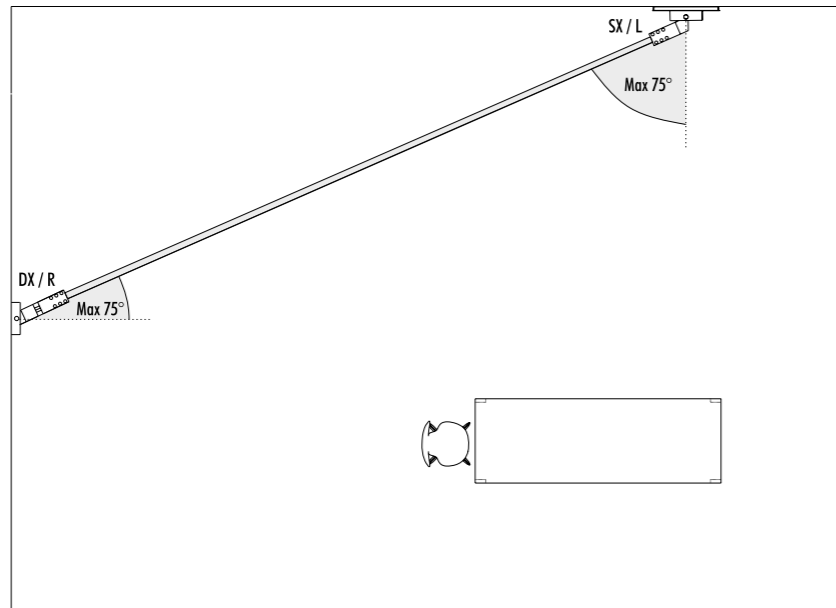

1A0340403 - 1A0350403 - KIT WALL CONNECTION SLOPED 75°

OPTIONAL ACCESSORIES

1A0080403	MATT BLACK	CEILING CONNECTION KIT	
17470403	MATT BLACK	WALL AND CEILING ROSE	
1A0120403	MATT BLACK	KIT WALL CONNECTION VERTICAL SLOPED 45°	
1A0340403	MATT BLACK	KIT WALL CONNECTION SLOPED RIGHT 75°	
1A0350403	MATT BLACK	KIT WALL CONNECTION SLOPED LEFT 75°	
1A0290403	MATT BLACK	SWALLONS FOR INFINITO ONLY	
1A0800403	MATT BLACK	SWALLONS FOR FLASH ONLY