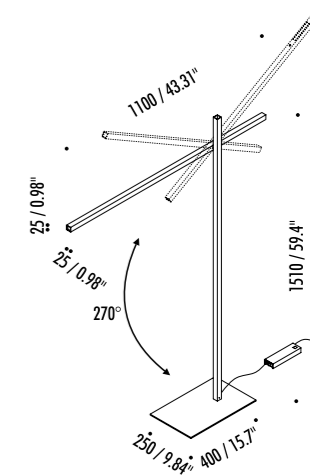

The sizes are expressed in millimeters.

DESIGN FEDERICO DELROSSO - 2017
FLOOR LAMP - METAL - METHACRYLATE

HASHI

DRIVER

19030403	MATT BLACK - 3000K	120 V - 60 Hz - 13 W LED - 823 lm - CRI > 90 BLACK CABLE - ADJUSTABLE - DIMMER
19030403-27	MATT BLACK - 2700K	
19030803	BRUSHED BRASS - 3000K	
19030803-27	BRUSHED BRASS - 2700K	