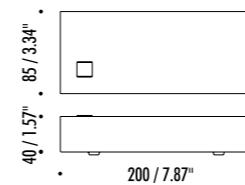

The sizes are expressed in millimeters.

DESIGN FEDERICO DELROSSO - 2017
FLOOR LAMP - METAL - METHACRYLATE

HASHI

DRIVER

19030403	MATT BLACK - 3000K	120 V - 60 Hz - 13 W LED - 823 lm - CRI > 90 BLACK CABLE - ADJUSTABLE - DIMMER
19030403-27	MATT BLACK - 2700K	
19030803	BRUSHED BRASS - 3000K	
19030803-27	BRUSHED BRASS - 2700K	