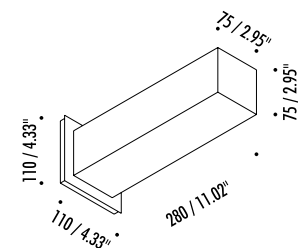

DESIGN DAVIDE GROPPI - ALBERTO ZATTIN - 2000  
WALL LAMP - METAL

HAKO 2

10580303	MATT WHITE	120 V - 60 Hz - MAX 200 W - R7s WHITE WALL BACK PLATE - BULB NOT INCLUDED