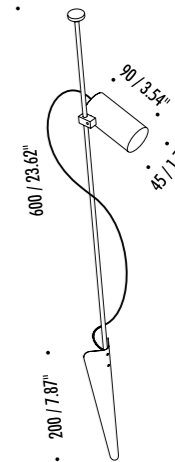

DESIGN DANIELE SPREGA - 2012
OUTDOOR LAMP - METAL

CERTIFICATED 18560403 PRODUCT

IP 67

GRILLO