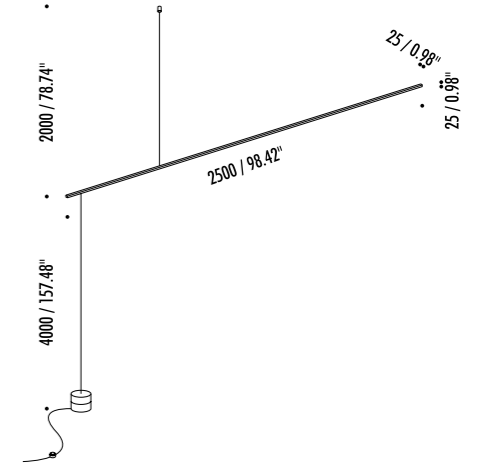

The sizes are expressed in millimeters.

DESIGN DAVIDE GROPPI - 2014
FLOOR AND SUSPENSION LAMP - METAL

FOSBURY

CEILING ROSE

BASE

17540403	MATT BLACK - 3000K	120 V - 60 Hz - 15 W LED - 560 lm - CRI > 90 POWER SUPPLY WITH PLUG - TRANSPARENT CABLE DUAL EMISSION - NOT DIMMABLE OPTIONAL ACCESSORIES SUSPENSION KIT
17540403-27	MATT BLACK - 2700K	