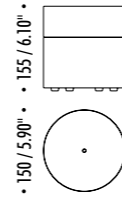

The sizes are expressed in millimeters.

DESIGN DAVIDE GROPPI - 2014
FLOOR AND SUSPENSION LAMP - METAL

FOSBURY

CEILING ROSE

BASE

17540403	MATT BLACK - 3000K	120 V - 60 Hz - 15 W LED - 560 lm - CRI > 90 POWER SUPPLY WITH PLUG - TRANSPARENT CABLE DUAL EMISSION - NOT DIMMABLE OPTIONAL ACCESSORIES SUSPENSION KIT
17540403-27	MATT BLACK - 2700K	