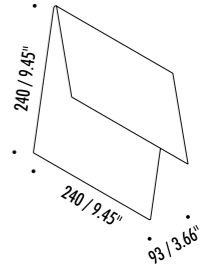

The sizes are expressed in millimeters.

DESIGN 967 DESIGN - 2013  
WALL LAMP - METAL

FOLDER

17160303	MATT WHITE - 3000K	120 V - 60 Hz - 18 W LED - 416 lm - CRI > 80 DALI - 1-10 V - PUSH DIMMABLE
17160303-27	MATT WHITE - 2700K	