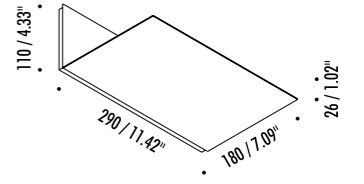

The sizes are expressed in millimeters.

DESIGN 967 DESIGN - 2011
WALL LAMP - METAL

FOIL

16610303	MATT WHITE - 3000K	FOIL LED 120 V - 60 Hz - 27 W LED - 1959 lm - CRI > 80 WHITE WALL BACK PLATE - TRIAC DIMMABLE 
16610303-27	MATT WHITE - 2700K	
16610403	MATT BLACK - 3000K	
16610403-27	MATT BLACK - 2700K	

15170303	MATT WHITE	FOIL 120 V - 60 Hz - MAX 200 W - R7s WHITE WALL BACK PLATE - BULB NOT INCLUDED
15170403	MATT BLACK	