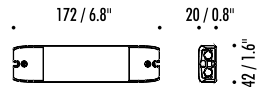

DALI - 0-10 V CONTROLLER DIMENSION

19520003	STANDARD	REMOTE POWER SUPPLY KIT DALI / PUSH DIMMABLE INPUT 120 V - 50/60 Hz - OUTPUT 24 V DC - 10-96 W

19530003	STANDARD	REMOTE POWER SUPPLY KIT 1-10 V DIMMABLE INPUT 120 V - 50/60 Hz - OUTPUT 24 V DC - 10-96 W