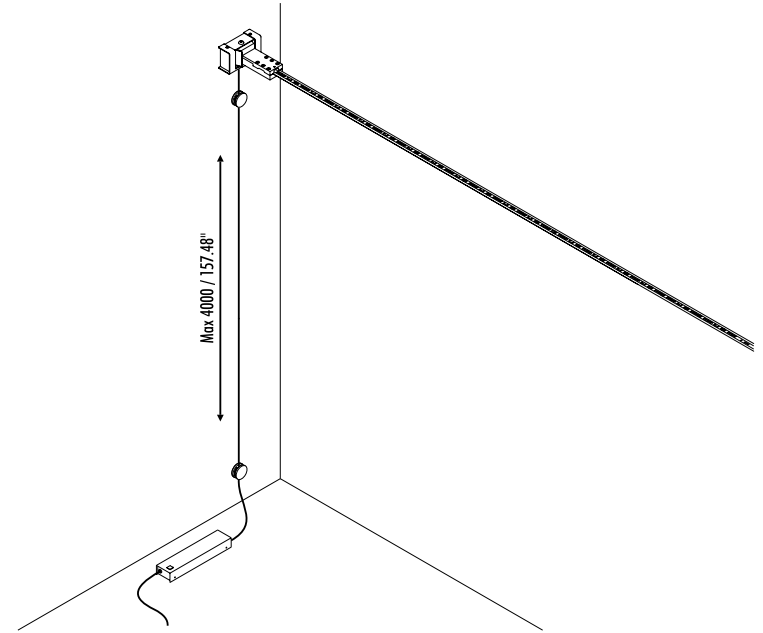

POWER SUPPLY KIT WITH PLUG

19020403	MATT BLACK	POWER SUPPLY WITH PLUG KIT - DIMMER INPUT 120 V - 50/60 Hz - OUTPUT 24 V DC - 10-96 W TWO CLAMPS INCLUDED