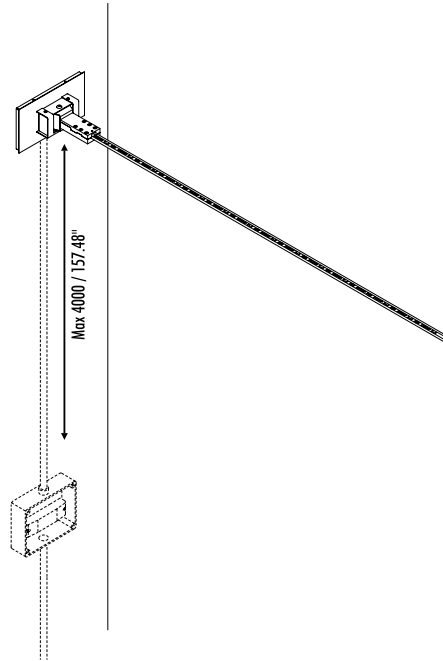

19000403	MATT BLACK	FLASH 6 24 V DC - MAX 45 W LED - 3000K - 4400 lm LED MODULE 6 m LONG - CAN BE CUT INTO ANY DESIRED LENGTH WHITE WALL BACK PLATE COMPULSORY POWER SUPPLY KIT NOT INCLUDED - SEE PAGE 188 - 189

19240403	MATT BLACK	FLASH 12 24 V DC - MAX 90 W LED - 3000K - 8800 lm LED MODULE 12 m LONG - CAN BE CUT INTO ANY DESIRED LENGTH WHITE WALL BACK PLATE COMPULSORY POWER SUPPLY KIT NOT INCLUDED - SEE PAGE 188 - 189

REMOTE POWER SUPPLY KIT

DRIVER DIMENSION

DALI - 0-10 V CONTROLLER DIMENSION

19520003	STANDARD	REMOTE POWER SUPPLY KIT DALI / PUSH DIMMABLE INPUT 120 V - 50/60 Hz - OUTPUT 24 V DC - 10-96 W

19530003	STANDARD	REMOTE POWER SUPPLY KIT 1-10 V DIMMABLE INPUT 120 V - 50/60 Hz - OUTPUT 24 V DC - 10-96 W