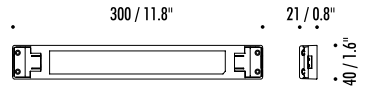

DRIVER DIMENSION