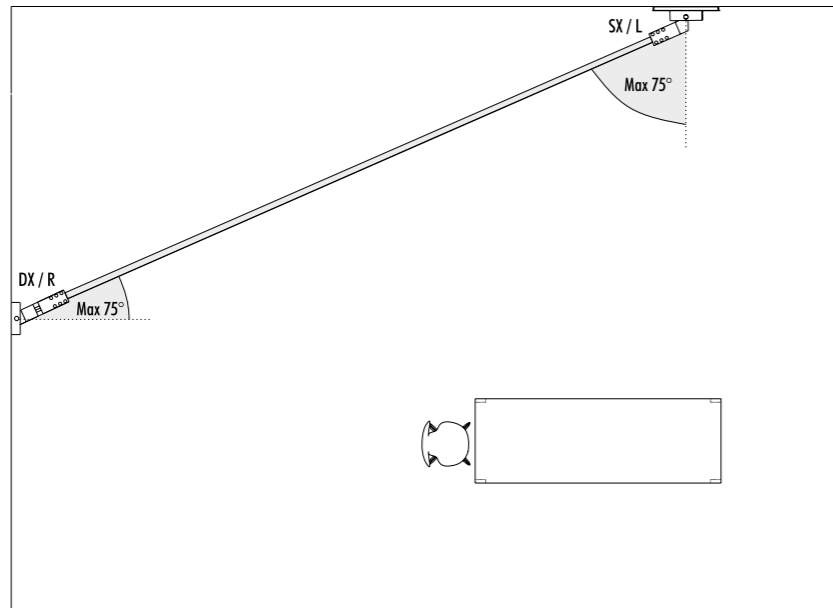

1A0340403 - 1A0350403 - KIT WALL CONNECTION SLOPED 75°

OPTIONAL ACCESSORIES

1A0080403	MATT BLACK	CEILING CONNECTION KIT	
17470403	MATT BLACK	WALL AND CEILING ROSE	
1A0120403	MATT BLACK	KIT WALL CONNECTION VERTICAL SLOPED 45°	
1A0340403	MATT BLACK	KIT WALL CONNECTION SLOPED RIGHT 75°	
1A0350403	MATT BLACK	KIT WALL CONNECTION SLOPED LEFT 75°	
1A0290403	MATT BLACK	SWALLONS FOR INFINITO ONLY	
1A0800403	MATT BLACK	SWALLONS FOR FLASH ONLY