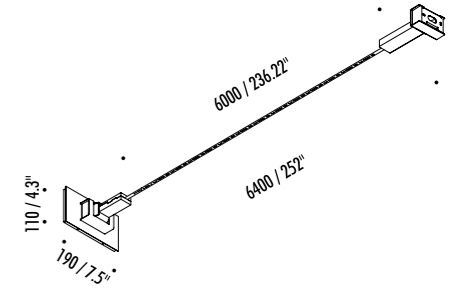

The sizes are expressed in millimeters.

DESIGN DAVIDE GROPPI - 2017
WALL LAMP - METAL

FLASH 6

1A0620403	MATT BLACK - 3000K	FLASH 6 - REMOTE KIT 24 V DC - 45 W LED - 4086 lm - CRI > 90 LED MODULE 6 m LONG - CAN BE CUT INTO ANY DESIRED LENGTH WHITE WALL BACK PLATE COMPULSORY POWER SUPPLY KIT INCLUDED INCLUDES LED DRIVER INPUT 120 V - 60 Hz - DALI - PUSH - 0/1-10 V - TRIAC / IGBT - DIMMABLE OPTIONAL ACCESSORIES NOT INCLUDED
1A0620403-27	MATT BLACK - 2700K	

1A0630403	MATT BLACK - 3000K	FLASH 6 - PLUG KIT 24 V DC - 45 W LED - 4086 lm - CRI > 90 LED MODULE 6 m LONG - CAN BE CUT INTO ANY DESIRED LENGTH WHITE WALL BACK PLATE COMPULSORY POWER SUPPLY KIT INCLUDED INCLUDES LED DRIVER INPUT 120 V - 60 Hz - DIMMABLE OPTIONAL ACCESSORIES NOT INCLUDED
1A0630403-27	MATT BLACK - 2700K	

1A0640403	MATT BLACK - 3000K	FLASH 12 - REMOTE KIT 24 V DC - 90 W LED - 8172 lm - CRI > 90 LED MODULE 12 m LONG - CAN BE CUT INTO ANY DESIRED LENGTH WHITE WALL BACK PLATE COMPULSORY POWER SUPPLY KIT INCLUDED INCLUDES LED DRIVER INPUT 120 V - 60 Hz - DALI - PUSH - 0/1-10 V - TRIAC / IGBT - DIMMABLE OPTIONAL ACCESSORIES NOT INCLUDED
1A0640403-27	MATT BLACK - 2700K	

REMOTE POWER SUPPLY KIT

DRIVER DIMENSION

CONTROLLER DIMENSION

POWER SUPPLY KIT WITH PLUG

INFINITO 6 / FLASH 6 / INFINITO 12 / FLASH 12
POWER KIT WITH PLUG - DIMENSION

1A0120403 - KIT WALL CONNECTION VERTICAL SLOPED 45°