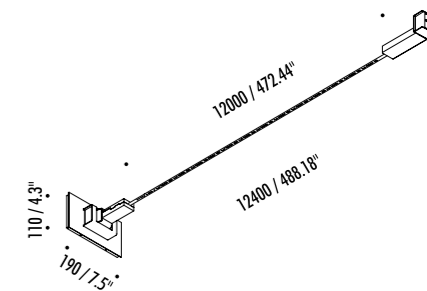

1A0640403	MATT BLACK - 3000K	FLASH 12 - REMOTE KIT 24 V DC - 90 W LED - 8172 lm - CRI > 90 LED MODULE 12 m LONG - CAN BE CUT INTO ANY DESIRED LENGTH WHITE WALL BACK PLATE COMPULSORY POWER SUPPLY KIT INCLUDED INCLUDES LED DRIVER INPUT 120 V - 60 Hz - DALI - PUSH - 0/1-10 V - TRIAC / IGBT - DIMMABLE OPTIONAL ACCESSORIES NOT INCLUDED
1A0640403-27	MATT BLACK - 2700K	

1A0650403	MATT BLACK - 3000K	FLASH 12 - PLUG KIT 24 V DC - 90 W LED - 8172 lm - CRI > 90 LED MODULE 12 m LONG - CAN BE CUT INTO ANY DESIRED LENGTH WHITE WALL BACK PLATE COMPULSORY POWER SUPPLY KIT INCLUDED INCLUDES LED DRIVER INPUT 120 V - 60 Hz - DIMMABLE OPTIONAL ACCESSORIES NOT INCLUDED
1A0650403-27	MATT BLACK - 2700K