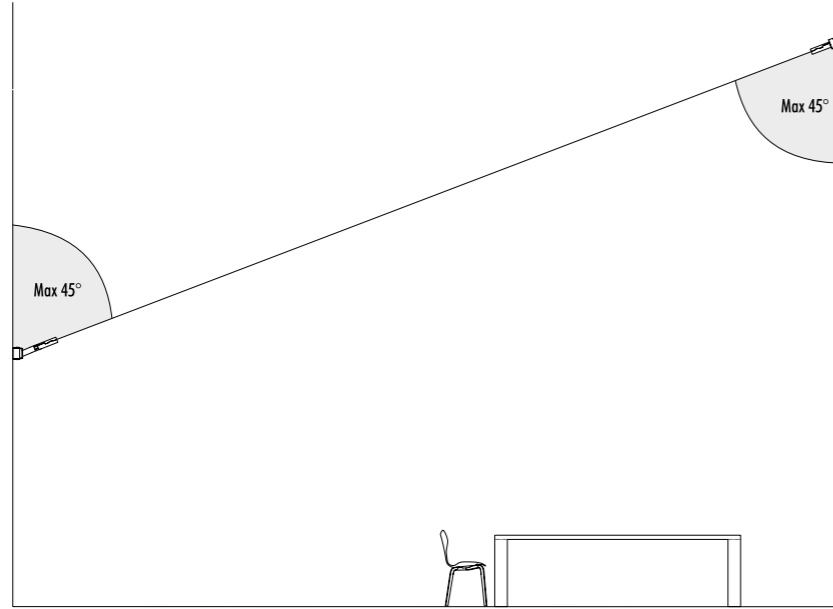

REMOTE POWER SUPPLY KIT

DRIVER DIMENSION

CONTROLLER DIMENSION

POWER SUPPLY KIT WITH PLUG

INFINITO 6 / FLASH 6 / INFINITO 12 / FLASH 12
POWER KIT WITH PLUG - DIMENSION

1A0120403 - KIT WALL CONNECTION VERTICAL SLOPED 45°