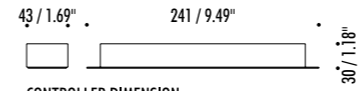

REMOTE POWER SUPPLY KIT

DRIVER DIMENSION