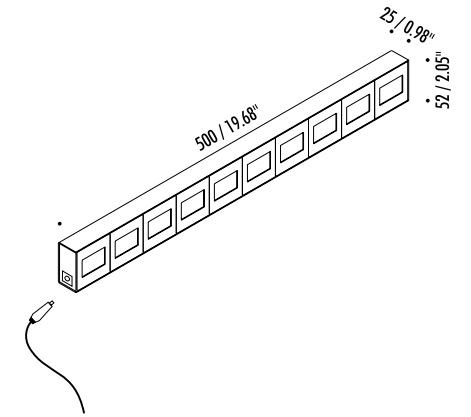

The sizes are expressed in millimeters.

DESIGN ALESSANDRA DALLAGIOVANNA - DAVIDE GROPPI - 2010
WALL LAMP - METAL - POLYCARBONATE

FILM

15330003	STANDARD	5 V DC - 3 W LED LUMINOUS WALL MODULE WITH SLOWLY FLASHING LIGHT CUSTOMIZABLE IMAGES - IMAGES NOT INCLUDED MODULES CONNECTOR INCLUDED POWER SUPPLY NOT INCLUDED

COMPULSORY ACCESSORIES

5065014	STANDARD	POWER SUPPLY WITH PLUG INPUT 120 V - 60 Hz - OUTPUT 5 V DC - 15 W MAX 5 MODULES