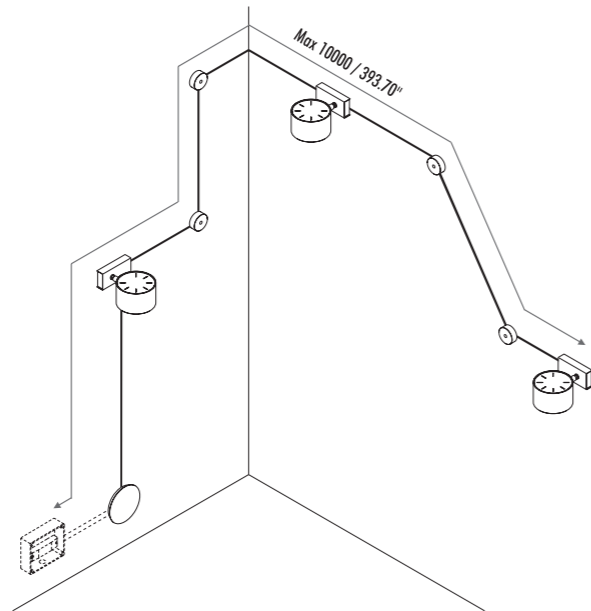

The sizes are expressed in millimeters and inches.

DESIGN DAVIDE GROPPI - 2018
WALL AND CEILING LAMP - METAL - PVC

ENDLESS 1

19970303	MATT WHITE	48 V DC - 1 x 12,6 W LED SPOT ENDLESS INCLUDED ADHESIVE STRIP 10 m - POWER BASE AND TERMINALS BOX INCLUDED COMPULSORY POWER SUPPLY KIT INCLUDED INCLUDES LED DRIVER INPUT 120 V - 60 Hz - NOT DIMMABLE LED MODULE AND OPTIONAL ACCESSORIES NOT INCLUDED
19970403	MATT BLACK	

OPTIONAL ACCESSORIES

13310003	STANDARD	DARKLIGHT
----------	----------	-----------

POWER SUPPLY KIT WITH PLUG

POWER KIT WITH PLUG - DIMENSION
77 / 3.03" . 415 / 16.34"

60 / 2.36"

REMOTE POWER SUPPLY KIT

DRIVER DIMENSION
63 / 2.48" . 171 / 6.73"

37 / 1.46"

CONTROLLER DIMENSION (NOT INCLUDED)
44 / 1.73" . 57 / 2.24"

25 / 0.98"

OPTIONAL ACCESSORIES

19990303	MATT WHITE - 5 m	ENDLESS - MAX 150 W - MAX 48 V DC - MAX 4 A	
19990403	MATT BLACK - 5 m		
1A0050303	MATT WHITE - 10 m		
1A0050403	MATT BLACK - 10 m		
1A0370003	STANDARD	FIXING ROUGH WALLS - 2,5 m	
19610303	MATT WHITE	TERMINALS BOX	
19610403	MATT BLACK		
19690003	MATT BLACK	TERMINALS - 2 PIECES	