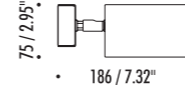

OPTIONAL ACCESSORIES

13310003	STANDARD	DARKLIGHT
----------	----------	-----------

POWER SUPPLY KIT WITH PLUG

POWER KIT WITH PLUG - DIMENSION
77 / 3.03" . 415 / 16.34"

60 / 2.36"

REMOTE POWER SUPPLY KIT

DRIVER DIMENSION
63 / 2.48" . 171 / 6.73"

37 / 1.46"

CONTROLLER DIMENSION (NOT INCLUDED)
44 / 1.73" . 57 / 2.24"

25 / 0.98"

OPTIONAL ACCESSORIES

19990303	MATT WHITE - 5 m	ENDLESS - MAX 150 W - MAX 48 V DC - MAX 4 A	
19990403	MATT BLACK - 5 m		
1A0050303	MATT WHITE - 10 m		
1A0050403	MATT BLACK - 10 m		
1A0370003	STANDARD	FIXING ROUGH WALLS - 2,5 m	
19610303	MATT WHITE	TERMINALS BOX	
19610403	MATT BLACK		
19690003	MATT BLACK	TERMINALS - 2 PIECES	