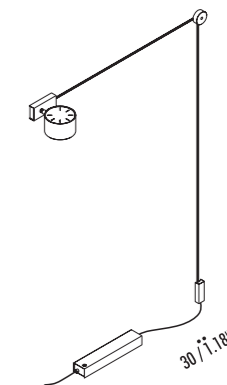

DESIGN DAVIDE GROPPI - 2018
WALL AND CEILING LAMP - METAL - PVC

ENDLESS 1