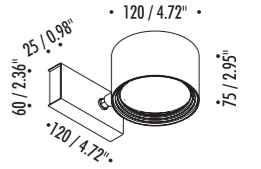

The sizes are expressed in millimeters and inches.

DESIGN DAVIDE GROPPI - 2018
WALL AND CEILING LAMP - METAL - PVC

ENDLESS 1

19970303	MATT WHITE	48 V DC - 1 x 12,6 W LED SPOT ENDLESS INCLUDED ADHESIVE STRIP 10 m - POWER BASE AND TERMINALS BOX INCLUDED COMPULSORY POWER SUPPLY KIT INCLUDED INCLUDES LED DRIVER INPUT 120 V - 60 Hz - NOT DIMMABLE LED MODULE AND OPTIONAL ACCESSORIES NOT INCLUDED
19970403	MATT BLACK	

OPTIONAL ACCESSORIES

13310003	STANDARD	DARKLIGHT
----------	----------	-----------

POWER SUPPLY KIT WITH PLUG

POWER KIT WITH PLUG - DIMENSION
77 / 3.03" . 415 / 16.34"

60 / 2.36"

REMOTE POWER SUPPLY KIT

DRIVER DIMENSION
63 / 2.48" . 171 / 6.73"

37 / 1.46"

CONTROLLER DIMENSION (NOT INCLUDED)
44 / 1.73" . 57 / 2.24"

25 / 0.98"

OPTIONAL ACCESSORIES

19990303	MATT WHITE - 5 m	ENDLESS - MAX 150 W - MAX 48 V DC - MAX 4 A	
19990403	MATT BLACK - 5 m		
1A0050303	MATT WHITE - 10 m		
1A0050403	MATT BLACK - 10 m		
1A0370003	STANDARD	FIXING ROUGH WALLS - 2,5 m	
19610303	MATT WHITE	TERMINALS BOX	
19610403	MATT BLACK		
19690003	MATT BLACK	TERMINALS - 2 PIECES	