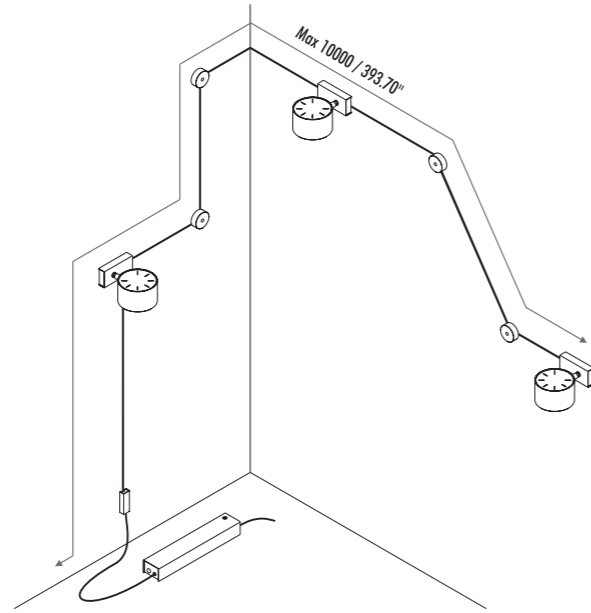

The sizes are expressed in millimeters and inches.

DESIGN DAVIDE GROPPI - 2018
WALL AND CEILING LAMP - METAL - PVC

ENDLESS 1

19970303	MATT WHITE	48 V DC - 1 x 12,6 W LED SPOT ENDLESS INCLUDED ADHESIVE STRIP 10 m - POWER BASE AND TERMINALS BOX INCLUDED COMPULSORY POWER SUPPLY KIT INCLUDED INCLUDES LED DRIVER INPUT 120 V - 60 Hz - NOT DIMMABLE LED MODULE AND OPTIONAL ACCESSORIES NOT INCLUDED
19970403	MATT BLACK	

OPTIONAL ACCESSORIES

13310003	STANDARD	DARKLIGHT
----------	----------	-----------

POWER SUPPLY KIT WITH PLUG

POWER KIT WITH PLUG - DIMENSION
77 / 3.03" . 415 / 16.34"

60 / 2.36"

REMOTE POWER SUPPLY KIT

DRIVER DIMENSION
63 / 2.48" . 171 / 6.73"

37 / 1.46"

CONTROLLER DIMENSION (NOT INCLUDED)
44 / 1.73" . 57 / 2.24"

25 / 0.98"

OPTIONAL ACCESSORIES

19990303	MATT WHITE - 5 m	ENDLESS - MAX 150 W - MAX 48 V DC - MAX 4 A	
19990403	MATT BLACK - 5 m		
1A0050303	MATT WHITE - 10 m		
1A0050403	MATT BLACK - 10 m		
1A0370003	STANDARD	FIXING ROUGH WALLS - 2,5 m	
19610303	MATT WHITE	TERMINALS BOX	
19610403	MATT BLACK		
19690003	MATT BLACK	TERMINALS - 2 PIECES	