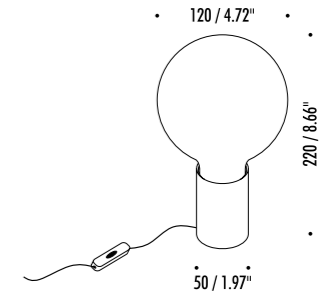

The sizes are expressed in millimeters.

DESIGN DAVIDE GROPPI - 2005  
TABLE LAMP - METAL

EDI SON

13470303	MATT WHITE	120 V - 60 Hz - MAX 40 W - G40 GLOBOLUX WHITE CABLE - DIMMER - BULB NOT INCLUDED