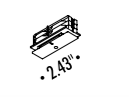

OPTIONAL INSTALLATION KITS

36360220	MATT WHITE	LINEAR CONNECTOR - 120 V
36360230	MATT BLACK