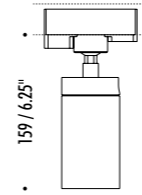

The sizes are expressed in millimeters.

DESIGN OMAR CARRAGLIA - DAVIDE GROPPI -  
2015 CEILING LAMP - METAL - POLYCARBONATE

DOT SISTEMA

17830303	MATT WHITE	120 V - 60 Hz - MAX 10 W LED - GU10 COMPULSORY INSTALLATION KIT NOT INCLUDED ADJUSTABLE - BULB NOT INCLUDED
17830403	MATT BLACK	

DESIGN 2014  
 CEILING LAMP - METAL  
 EUTRAC - cULus CERTIFICATION

39310010	TRACK 4 FT WHITE	SURFACE TRACK SYSTEM - 120 V MINIMUM 6 PIECES IN ANY SIZE
39310040	TRACK 4 FT BLACK	
39310020	TRACK 8 FT WHITE	
39310050	TRACK 8 FT BLACK	