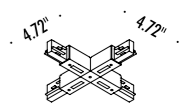

39310210	MATT WHITE	X CONNECTOR - 120 V
39310220	MATT BLACK