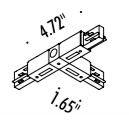

39310170	MATT WHITE	RIGHT T CONNECTOR - 120 V
39310180	MATT BLACK	
39310190	MATT WHITE	LEFT T CONNECTOR - 120 V
39310200	MATT BLACK