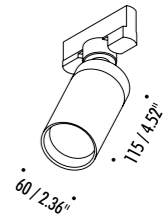

The sizes are expressed in millimeters.

DESIGN OMAR CARRAGLIA - DAVIDE GROPPI -  
2015 CEILING LAMP - METAL - POLYCARBONATE

DOT SISTEMA

17830303	MATT WHITE	120 V - 60 Hz - MAX 10 W LED - GU10 COMPULSORY INSTALLATION KIT NOT INCLUDED ADJUSTABLE - BULB NOT INCLUDED
17830403	MATT BLACK	

DESIGN 2014  
 CEILING LAMP - METAL  
 EUTRAC - cULus CERTIFICATION

39310010	TRACK 4 FT WHITE	SURFACE TRACK SYSTEM - 120 V MINIMUM 6 PIECES IN ANY SIZE
39310040	TRACK 4 FT BLACK	
39310020	TRACK 8 FT WHITE	
39310050	TRACK 8 FT BLACK	