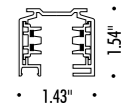

DESIGN 2014
CEILING LAMP - METAL
EUTRAC - cULus CERTIFICATION

39310010	TRACK 4 FT WHITE	SURFACE TRACK SYSTEM - 120 V MINIMUM 6 PIECES IN ANY SIZE
39310040	TRACK 4 FT BLACK	
39310020	TRACK 8 FT WHITE	
39310050	TRACK 8 FT BLACK