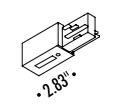

COMPULSORY INSTALLATION KITS

39310070	MATT WHITE	POWER RIGHT CONNECTOR - 120 V
39310080	MATT BLACK	
39310090	MATT WHITE	POWER LEFT CONNECTOR - 120 V
39310100	MATT BLACK