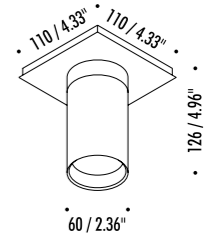

The sizes are expressed in millimeters.

DESIGN OMAR CARRAGLIA - DAVIDE GROPPI - 2015  
CEILING LAMP - METAL

DOT PL

18540303	MATT WHITE	120 V - 60 Hz - MAX 10 W LED - GU10 BULB NOT INCLUDED