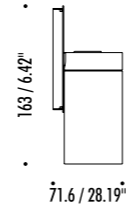

The sizes are expressed in millimeters.

DESIGN OMAR CARRAGLIA - DAVIDE GROPPI - 2015  
WALL LAMP - METAL

DOT P

17840303	MATT WHITE	120 V - 60 Hz - MAX 10 W LED - GU10 ADJUSTABLE - WHITE WALL BACK PLATE BULB NOT INCLUDED
17840403	MATT BLACK	