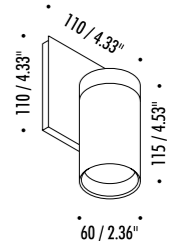

The sizes are expressed in millimeters.

DESIGN OMAR CARRAGLIA - DAVIDE GROPPI - 2015  
WALL LAMP - METAL

DOT P

17840303	MATT WHITE	120 V - 60 Hz - MAX 10 W LED - GU10 ADJUSTABLE - WHITE WALL BACK PLATE BULB NOT INCLUDED
17840403	MATT BLACK	