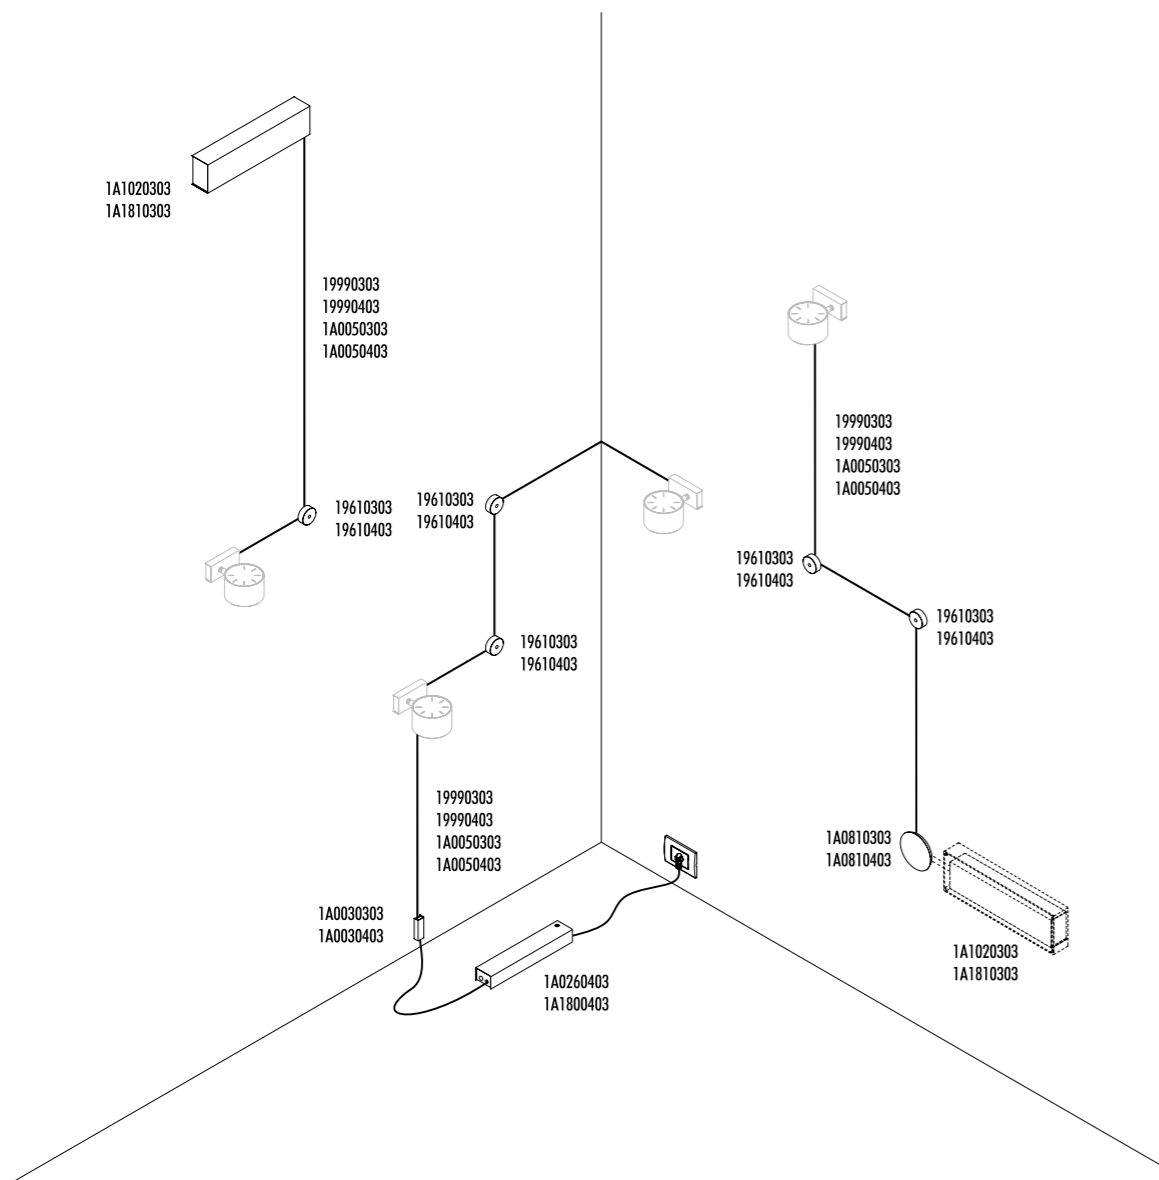

The sizes are expressed in millimeters / inches.

DESIGN DAVIDE GROPPI - 2020  
WALL AND CEILING LAMP - METAL

DOT ENDLESS

1A0330303	MATT WHITE - 3000K	48 V DC - 13 W LED
1A0330303-27	MATT WHITE - 2700K	3000K - 1038 lm - CRI 97 / 2700K - 983 lm - CRI 97 WITH LENS 1A1640003
1A0330403	MATT BLACK - 3000K	3000K - 996 lm - CRI 97 / 2700K - 943 lm - CRI 97 WITH LENS 1A1650003
1A0330403-27	MATT BLACK - 2700K	MAX 5 DOT ON ENDLESS COMPULSORY POWER SUPPLY KIT NOT INCLUDED COMPULSORY ACCESSORIES NOT INCLUDED

COMPULSORY ACCESSORIES

1A1640003	LENS NARROW BEAM	DOT ENDLESS LENS
1A1650003	LENS MEDIUM BEAM	

DESIGN DAVIDE GROPPI - 2020  
WALL AND CEILING LAMP - METAL

DOT ENDLESS IOT

1A1460303	MATT WHITE - 3000K	48 V DC - 14 W LED
1A1460303-27	MATT WHITE - 2700K	3000K - 1038 lm - CRI 97 / 2700K - 983 lm - CRI 97 WITH LENS 1A1640003
1A1460403	MATT BLACK - 3000K	3000K - 996 lm - CRI 97 / 2700K - 943 lm - CRI 97 WITH LENS 1A1650003
1A1460403-27	MATT BLACK - 2700K	MAX 5 DOT ON ENDLESS
		DIMMABLE WIRELESS CONTROL ONLY WITH DEDICATED APP by DAVIDE GROPPI
		COMPULSORY POWER SUPPLY KIT NOT INCLUDED
		COMPULSORY ACCESSORIES NOT INCLUDED

COMPULSORY ACCESSORIES

1A1640003	LENS NARROW BEAM	DOT ENDLESS LENS
1A1650003	LENS MEDIUM BEAM	

The sizes are expressed in millimeters / inches.

19990303	MATT WHITE - 5 m	ENDLESS - MAX 150 W - MAX 48 V DC - MAX 4 A	
19990403	MATT BLACK - 5 m		
1A0050303	MATT WHITE - 10 m		
1A0050403	MATT BLACK - 10 m		

1A0370003	STANDARD	FIXING ROUGH WALLS KIT - 2,5 m	
-----------	----------	--------------------------------	--

19610303	MATT WHITE	TERMINAL BOX WITH 2 TERMINALS INCLUDED	
19610403	MATT BLACK		

1A0030303	MATT WHITE	POWER BASE	
1A0030403	MATT BLACK		