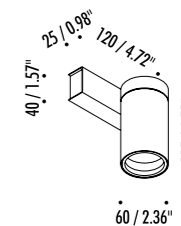

1A0330303	MATT WHITE - 3000K	48 V DC - 13 W LED
1A0330303-27	MATT WHITE - 2700K	3000K - 1038 lm - CRI 97 / 2700K - 983 lm - CRI 97 WITH LENS 1A1640003
1A0330403	MATT BLACK - 3000K	3000K - 996 lm - CRI 97 / 2700K - 943 lm - CRI 97 WITH LENS 1A1650003
1A0330403-27	MATT BLACK - 2700K	MAX 5 DOT ON ENDLESS COMPULSORY POWER SUPPLY KIT NOT INCLUDED COMPULSORY ACCESSORIES NOT INCLUDED

COMPULSORY ACCESSORIES

1A1640003	LENS NARROW BEAM	DOT ENDLESS LENS
1A1650003	LENS MEDIUM BEAM