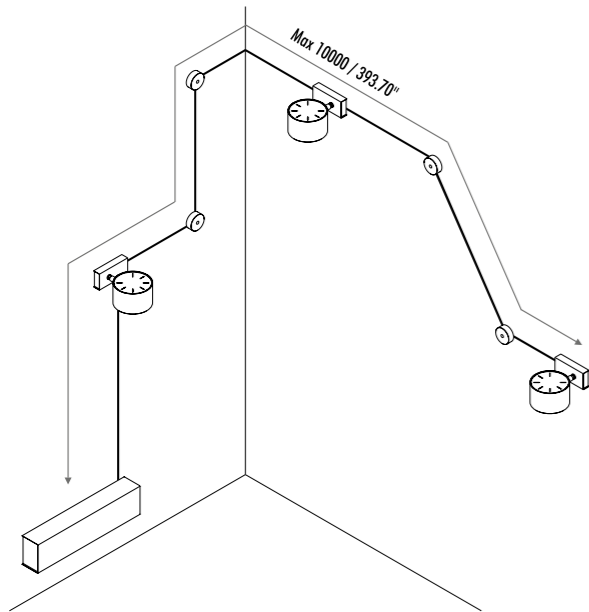

1A0370003	STANDARD	FIXING ROUGH WALLS KIT - 2,5 m	
-----------	----------	--------------------------------	--

19610303	MATT WHITE	TERMINAL BOX WITH 2 TERMINALS INCLUDED	
19610403	MATT BLACK		

1A0030303	MATT WHITE	POWER BASE	
1A0030403	MATT BLACK		

19690003	STANDARD	TERMINALS - 2 PIECES	
----------	----------	----------------------	--

1A0810303	MATT WHITE	POWER BASE - REMOTE VERSION	
1A0810403	MATT BLACK		

POWER SUPPLY KIT WITH PLUG

WALL AND CEILING ROSE KIT