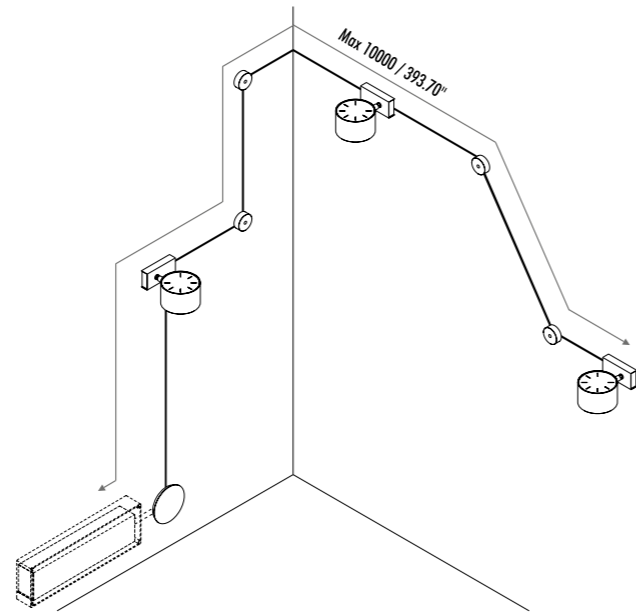

1A0370003	STANDARD	FIXING ROUGH WALLS KIT - 2,5 m	
-----------	----------	--------------------------------	--

19610303	MATT WHITE	TERMINAL BOX WITH 2 TERMINALS INCLUDED	
19610403	MATT BLACK		

1A0030303	MATT WHITE	POWER BASE	
1A0030403	MATT BLACK		

19690003	STANDARD	TERMINALS - 2 PIECES	
----------	----------	----------------------	--

1A0810303	MATT WHITE	POWER BASE - REMOTE VERSION	
1A0810403	MATT BLACK		

POWER SUPPLY KIT WITH PLUG

WALL AND CEILING ROSE KIT

REMOTE POWER SUPPLY KIT

The sizes are expressed in millimeters / inches.

COMPULSORY POWER SUPPLY FOR ENDLESS ON/OFF SYSTEM - SPOT ENDLESS IOT - DOT ENDLESS IOT

1A0260403	MATT BLACK	POWER SUPPLY KIT WITH PLUG INPUT 120 V - 60 Hz - OUTPUT 48 V DC - 90 W NOT DIMMABLE	