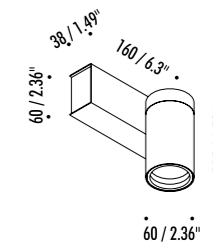

DESIGN DAVIDE GROPPI - 2020
WALL AND CEILING LAMP - METAL

DOT ENDLESS IOT