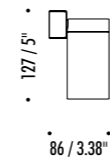

1A0330303	MATT WHITE - 3000K	48 V DC - 13 W LED
1A0330303-27	MATT WHITE - 2700K	3000K - 1038 lm - CRI 97 / 2700K - 983 lm - CRI 97 WITH LENS 1A1640003
1A0330403	MATT BLACK - 3000K	3000K - 996 lm - CRI 97 / 2700K - 943 lm - CRI 97 WITH LENS 1A1650003
1A0330403-27	MATT BLACK - 2700K	MAX 5 DOT ON ENDLESS COMPULSORY POWER SUPPLY KIT NOT INCLUDED COMPULSORY ACCESSORIES NOT INCLUDED

COMPULSORY ACCESSORIES

1A1640003	LENS NARROW BEAM	DOT ENDLESS LENS
1A1650003	LENS MEDIUM BEAM