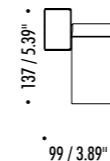

1A1460303	MATT WHITE - 3000K	48 V DC - 14 W LED
1A1460303-27	MATT WHITE - 2700K	3000K - 1038 lm - CRI 97 / 2700K - 983 lm - CRI 97 WITH LENS 1A1640003
1A1460403	MATT BLACK - 3000K	3000K - 996 lm - CRI 97 / 2700K - 943 lm - CRI 97 WITH LENS 1A1650003
1A1460403-27	MATT BLACK - 2700K	MAX 5 DOT ON ENDLESS
		DIMMABLE WIRELESS CONTROL ONLY WITH DEDICATED APP by DAVIDE GROPPI
		COMPULSORY POWER SUPPLY KIT NOT INCLUDED
		COMPULSORY ACCESSORIES NOT INCLUDED

COMPULSORY ACCESSORIES

1A1640003	LENS NARROW BEAM	DOT ENDLESS LENS
1A1650003	LENS MEDIUM BEAM