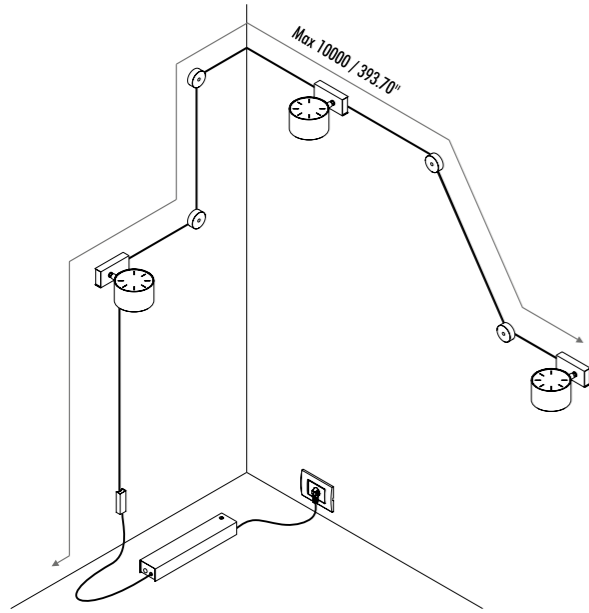

1A0370003	STANDARD	FIXING ROUGH WALLS KIT - 2,5 m	
-----------	----------	--------------------------------	--

19610303	MATT WHITE	TERMINAL BOX WITH 2 TERMINALS INCLUDED	
19610403	MATT BLACK		

1A0030303	MATT WHITE	POWER BASE	
1A0030403	MATT BLACK		

19690003	STANDARD	TERMINALS - 2 PIECES	
----------	----------	----------------------	--

1A0810303	MATT WHITE	POWER BASE - REMOTE VERSION	
1A0810403	MATT BLACK		

POWER SUPPLY KIT WITH PLUG

WALL AND CEILING ROSE KIT