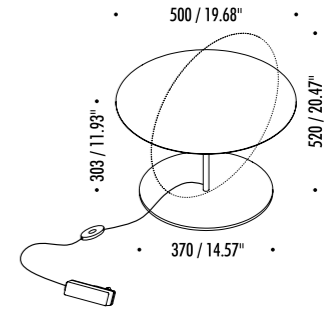

The sizes are expressed in millimeters.

DESIGN DAVIDE GROPPI - 2018  
TABLE LAMP - BRASS - METAL - METHACRYLATE

CALVINO

19480003	STANDARD - 3000K	24 V DC - 18 W LED - 1372 lm - CRI > 80
19480003-27	STANDARD - 2700K	BRASS STEM - MIRROR - BLACK CABLE - BLACK BASE
		ADJUSTABLE - DIMMER
		INCLUDES LED DRIVER INPUT 100-240 V - 50/60 Hz