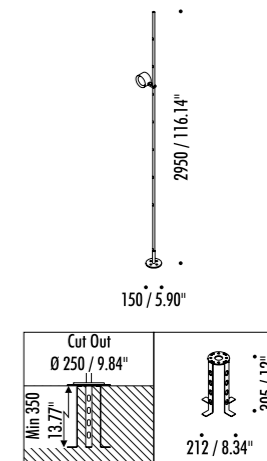

The sizes are expressed in millimeters.

DESIGN DANIELE SPREGA - 2014
OUTDOOR LAMP - METAL

BUBKA

17390003	STANDARD - 3000K	MAX 700 mA DC - MAX 8,4 W LED - 639 lm - CRI > 90
17390003-27	STANDARD - 2700K	BLACK CABLE 5 m - OPTIONAL INSTALLATION KIT NOT INCLUDED
		CUT-OUT Ø 250 mm
		MINIMUM SPACE FOR MOUNTING 350 mm
		ADJUSTABLE
		INCLUDES LED DRIVER INPUT 100-240 V - 50/60 Hz - IP67 - NOT DIMMABLE

OPTIONAL INSTALLATION KITS

17730003	STANDARD	INSTALLATION ANCHORING DEVICE
----------	----------	-------------------------------

OPTIONAL ACCESSORIES

18510403	MATT BLACK - 3000K	ADDITIONAL LED HEAD
18510403-27	MATT BLACK - 2700K	MAX 700 mA DC - MAX 8,4 W LED - 639 lm - CRI > 90