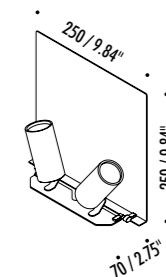

The sizes are expressed in millimeters / inches.

DESIGN MAURIZIO MANCINI - 2012  
OUTDOOR LAMP - METAL

BELLADINOTTE

IP67

|                 |                  |   |
|-----------------|------------------|---|
| 1A3560003.30.20 | STANDARD - 3000K | 24 V DC - 2 x 4,2 W LED - 2 x 282 lm - CRI > 90<br>ADJUSTABLE - MIRROR TOP - BLACK BACK SIDE<br>DRIVER NOT INCLUDED |
|                 |                  |   |
|                 |                  |   |
|                 |                  |   |