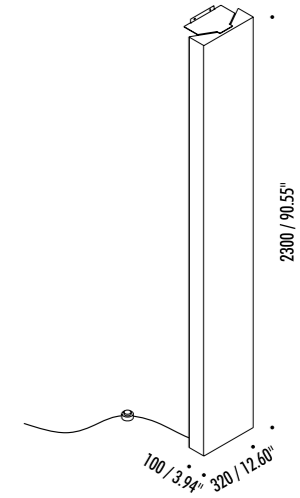

The sizes are expressed in millimeters.

DESIGN MAURO FERRARI - 2004
FLOOR LAMP - METAL - POLYCARBONATE

BANNER

12700303	MATT WHITE	120 V - 60 Hz - 4 x 54 W - G5 POWER SUPPLY WITH PLUG - WHITE CABLE - DIMMER - FLUORESCENT BULBS INCLUDED
		4 x 54 W FLUORESCENT - 3000K - 4 x 5000 lm - CRI 80 - DIMMABLE