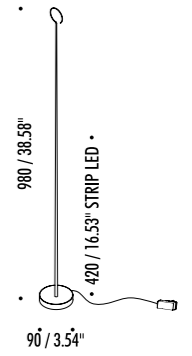

The sizes are expressed in millimeters / inches.

DESIGN DAVIDE GROPPI - GIORGIO RAVA - 2021  
TABLE AND FLOOR LAMP - ABS - CARBON FIBER - METAL

ANIMA

1A10904	MATT BLACK	5 V DC - 4 W LED - 3000K - 650 lm - CRI > 90 POWER SUPPLY ON PLUG WITH USB SOCKET AND INTERCHANGEABLE PLUGS INPUT 100-240 V - 50/60 Hz - BLACK CABLE 1,5 m ON/OFF AND TOUCH DIMMABLE