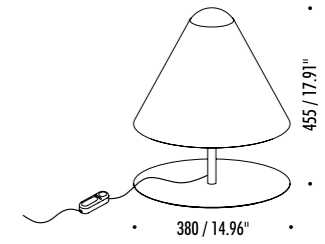

The sizes are expressed in millimeters.

DESIGN OMAR CARRAGLIA - 2007
TABLE LAMP - METAL - METHACRYLATE

ABA 45

14630303	MATT WHITE	120 V - 60 Hz - MAX 60 W - G40 GLOBOLUX WHITE CABLE - DIMMER - BULB NOT INCLUDED