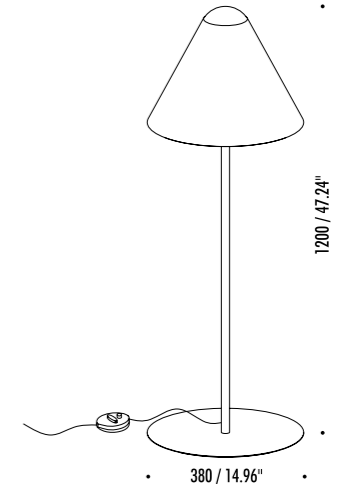

The sizes are expressed in millimeters / inches.

DESIGN OMAR CARRAGLIA - 2007
FLOOR LAMP - METHACRYLATE - METAL

ABA 120

| | | |
|-----------------|------------|--|
| 1A2770303.00.06 | MATT WHITE | 120 V - 60 Hz - MAX 10 W LED - E26 GLOBOLUX WHITE CABLE - DIMMER BULB NOT INCLUDED |
| | | |
| | | |
| | | |