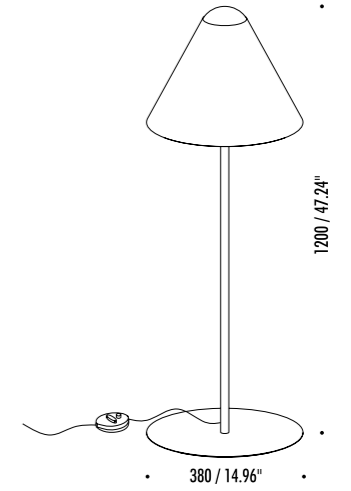

The sizes are expressed in millimeters.

DESIGN OMAR CARRAGLIA - 2007
FLOOR LAMP - METAL - METHACRYLATE

ABA 120

15560303	MATT WHITE	120 V - 60 Hz - MAX 60 W - G40 GLOBOLUX WHITE CABLE - DIMMER - BULB NOT INCLUDED