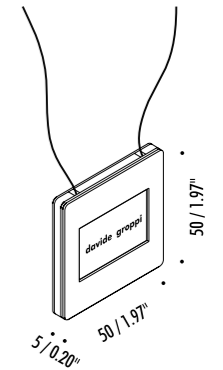

The sizes are expressed in millimeters.

DESIGN ALESSANDRA DALLAGIOVANNA - DAVIDE GROPPI - 2009  
PENDANT - METAL - POLYCARBONATE

35MM

15090003	STANDARD	0,3 W LED BATTERIES 2 x CR2032 INCLUDED SLOWLY FLASHING LIGHT CUSTOMIZABLE IMAGE - IMAGE NOT INCLUDED MINIMUM 10 PIECES