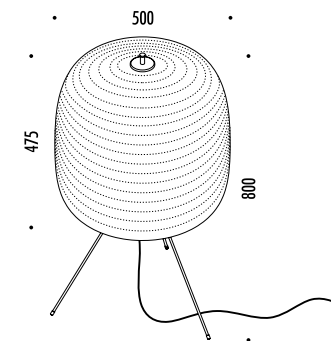

The sizes are expressed in millimeters.

DESIGN DAVIDE GROPPI - PAOLA LENTI - 2013  
LAMPADA DA ESTERNO - METALLO - PBT - POLICARBONATO  
OUTDOOR LAMP - METAL - PBT - POLYCARBONATE

CE IP65

SHOJI OUTDOOR

1A3640000.00.00	STANDARD - ON/OFF	100-240 V - 50/60 Hz - MAX 18 W LED - E27 CAVO NERO 5 m - LAMPADINA NON INCLUSA BLACK CABLE 5 m - BULB NOT INCLUDED