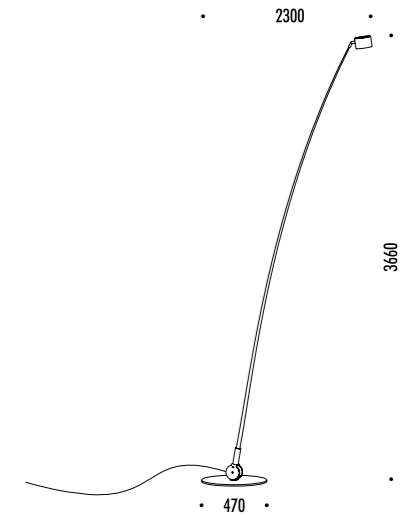

Compasso d'Oro ADI
Award 2014

DESIGN ENZO CALABRESE - DAVIDE GROPPI - 2011
LAMPADA DA ESTERNO - FIBRA DI VETRO - METALLO
OUTDOOR LAMP - FIBERGLASS - METAL

SAMPEI 440 OUTDOOR

The sizes are expressed in millimeters.

CE  IP65

1A3770300.27.20	BIANCO OPACO / MATT WHITE - 2700K	MAX 700 mA DC - 8,4 W LED 2700K - 639 lm - CRI > 90 / 3000K - 639 lm - CRI > 90
1A3770300.30.20	BIANCO OPACO / MATT WHITE - 3000K	CAVO NERO 5 m - ORIENTABILE
1A3770400.27.20	NERO OPACO / MATT BLACK - 2700K	DRIVER NON INCLUSO
1A3770400.30.20	NERO OPACO / MATT BLACK - 3000K	BLACK CABLE 5 m - ADJUSTABLE DRIVER NOT INCLUDED