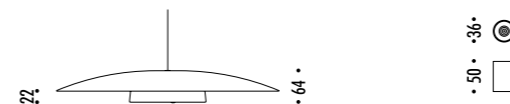

The sizes are expressed in millimeters.

DESIGN DAVIDE GROPPI - 2017  
LAMPADA A SOSPENSIONE - METACRILATO - METALLO  
SUSPENSION LAMP - METHACRYLATE - METAL

QuiQuoQua

CE IP20

SHADE

CEILING ROSE

LED MODULE

|                 |  |  |
|-----------------|--|--|
| 1A2630300.30.00 | BIANCO OPACO / MATT WHITE - 3000K - ON/OFF | 5 W LED - 345 lm - CRI > 80<br>BATTERIA RICARICABILE 9 V DC - Li-Ion 5800 mAh<br>MODULO LED MAGNETICO - MODULO LED NERO<br>CAVO DI SOSPENSIONE IN ACCIAIO INOX<br>CARICABATTERIE INCLUSO INPUT 100-240 V - 50/60 Hz<br>AUTONOMIA BATTERIA OTTO ORE<br>RECHARGEABLE BATTERY 9 V DC - Li-Ion 5800 mAh<br>MAGNETIC LED MODULE - BLACK LED MODULE<br>SUSPENSION STAINLESS STEEL CABLE<br>CHARGER INCLUDED INPUT 100-240 V - 50/60 Hz<br>BATTERY LIFE EIGHT HOURS |
|-----------------|--|--|