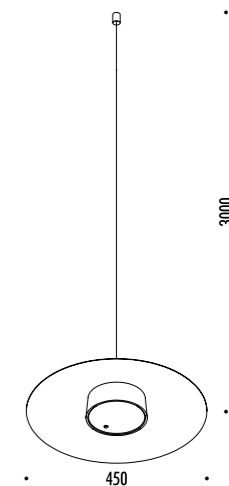

The sizes are expressed in millimeters.

DESIGN DAVIDE GROPPI - 2017  
LAMPADA A SOSPENSIONE - METACRILATO - METALLO  
SUSPENSION LAMP - METHACRYLATE - METAL

QuiQuoQua

CE IP20

SHADE

CEILING ROSE

LED MODULE

|                 |  |  |
|-----------------|--|--|
| 1A2630300.30.00 | BIANCO OPACO / MATT WHITE - 3000K - ON/OFF | 5 W LED - 345 lm - CRI > 80<br>BATTERIA RICARICABILE 9 V DC - Li-Ion 5800 mAh<br>MODULO LED MAGNETICO - MODULO LED NERO<br>CAVO DI SOSPENSIONE IN ACCIAIO INOX<br>CARICABATTERIE INCLUSO INPUT 100-240 V - 50/60 Hz<br>AUTONOMIA BATTERIA OTTO ORE<br>RECHARGEABLE BATTERY 9 V DC - Li-Ion 5800 mAh<br>MAGNETIC LED MODULE - BLACK LED MODULE<br>SUSPENSION STAINLESS STEEL CABLE<br>CHARGER INCLUDED INPUT 100-240 V - 50/60 Hz<br>BATTERY LIFE EIGHT HOURS |
|-----------------|--|--|