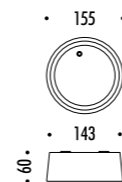

The sizes are expressed in millimeters.

DESIGN DAVIDE GROPPI - 2017  
LAMPADA A SOSPENSIONE - METACRILATO - METALLO  
SUSPENSION LAMP - METHACRYLATE - METAL

QuiQuoQua

CE IP20

SHADE

CEILING ROSE

LED MODULE

|                 |  |  |
|-----------------|--|--|
| 1A2630300.30.00 | BIANCO OPACO / MATT WHITE - 3000K - ON/OFF | 5 W LED - 345 lm - CRI > 80<br>BATTERIA RICARICABILE 9 V DC - Li-Ion 5800 mAh<br>MODULO LED MAGNETICO - MODULO LED NERO<br>CAVO DI SOSPENSIONE IN ACCIAIO INOX<br>CARICABATTERIE INCLUSO INPUT 100-240 V - 50/60 Hz<br>AUTONOMIA BATTERIA OTTO ORE<br>RECHARGEABLE BATTERY 9 V DC - Li-Ion 5800 mAh<br>MAGNETIC LED MODULE - BLACK LED MODULE<br>SUSPENSION STAINLESS STEEL CABLE<br>CHARGER INCLUDED INPUT 100-240 V - 50/60 Hz<br>BATTERY LIFE EIGHT HOURS |
|-----------------|--|--|