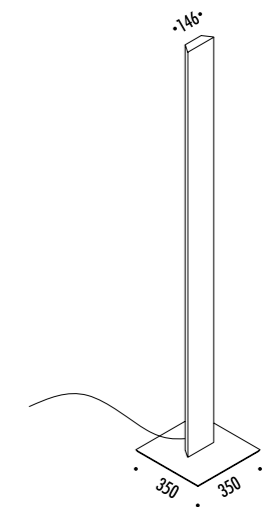

The sizes are expressed in millimeters.

DESIGN OMAR CARRAGLIA - 2005  
LAMPADA DA TERRA - METALLO - POLICARBONATO  
FLOOR LAMP - METAL - POLYCARBONATE

MOVIE

CE IP20

1A2740300.98.06	BIANCO OPACO / MATT WHITE - RGBW	100-240 V - 50/60 Hz - 80 W LED
1A2741300.98.06	INOX NERO SPAZZOLATO / BLACK BRUSHED STAINLESS STEEL - RGBW	2700K - 2832 lm - CRI > 90
		RGBW WIRELESS CONTROL
		CAVO NERO - DIMMER
		BLACK CABLE - DIMMER