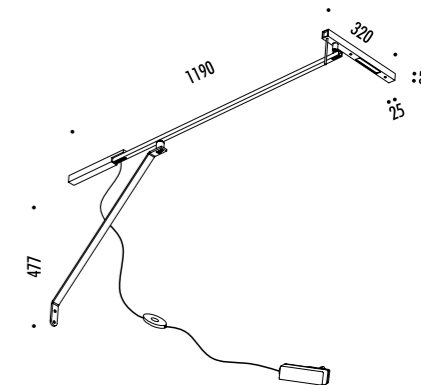

The sizes are expressed in millimeters.

DESIGN DAVIDE GROPPI - 2019
LAMPADA DA PARETE - METALLO
WALL LAMP - METAL

MORSETTO P

1A2570400.30.06	NERO OPACO / MATT BLACK - 3000K	24 V DC - 15,5 W LED - 765 lm - CRI > 90
		CAVO NERO
		ORIENTABILE - DIMMER
		DRIVER INDIPENDENTE INCLUSO INPUT 100-240 V - 50/60 Hz
		BLACK CABLE
		ADJUSTABLE - DIMMER
		INCLUDES INDIPENDENT DRIVER INPUT 100-240 V - 50/60 Hz