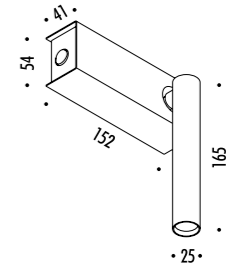

The sizes are expressed in millimeters.

DESIGN OMAR CARRAGLIA - 2015
LAMPADA DA PARETE - METALLO
WALL LAMP - METAL

CE IP20

MIRA SWITCH

1A2280300.27.00	BIANCO OPACO / MATT WHITE - 2700K - ON/OFF	110-240 V - 50/60 Hz - 8 W LED 2700K - 352 lm - CRI > 90 / 3000K - 352 lm - CRI > 90 ORIENTABILE ADJUSTABLE
1A2280300.30.00	BIANCO OPACO / MATT WHITE - 3000K - ON/OFF	
1A2280400.27.00	NERO OPACO / MATT BLACK - 2700K - ON/OFF	
1A2280400.30.00	NERO OPACO / MATT BLACK - 3000K - ON/OFF	