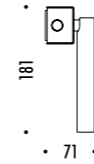

The sizes are expressed in millimeters.

DESIGN OMAR CARRAGLIA - 2015
LAMPADA DA PARETE - METALLO
WALL LAMP - METAL

CE IP20

MIRA SWITCH

1A2280300.27.00	BIANCO OPACO / MATT WHITE - 2700K - ON/OFF	110-240 V - 50/60 Hz - 8 W LED 2700K - 352 lm - CRI > 90 / 3000K - 352 lm - CRI > 90 ORIENTABILE ADJUSTABLE
1A2280300.30.00	BIANCO OPACO / MATT WHITE - 3000K - ON/OFF	
1A2280400.27.00	NERO OPACO / MATT BLACK - 2700K - ON/OFF	
1A2280400.30.00	NERO OPACO / MATT BLACK - 3000K - ON/OFF	