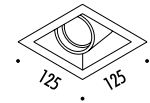

The sizes are expressed in millimeters.

DESIGN 2016  
LAMPADA DA INCASSO DA SOFFITTO - METALLO  
RECESSED CEILING LAMP - METAL

MINI BIT 51

CE IP20 1.0 m

1A0670300.00.00	BIANCO OPACO / MATT WHITE - ON/OFF	100-240 V - 50/60 Hz - MAX 10 W LED - GU10 DIMENSIONI TAGLIO CARTONGESSO 115 x 105 mm SPAZIO MINIMO PER INCASSO 130 mm ORIENTABILE - LAMPADINA NON INCLUSA ACCESSORI OPZIONALI LAMPADINA NON INCLUSI PLASTERBOARD CUT-OUT 115 x 105 mm MINIMUM SPACE FOR MOUNTING 130 mm ADJUSTABLE - BULB NOT INCLUDED OPTIONAL BULB ACCESSORIES NOT INCLUDED
1A0673400.00.00	BIANCO - NERO OPACO BICOLORE / MATT WHITE - BLACK BICOLOUR - ON/OFF	