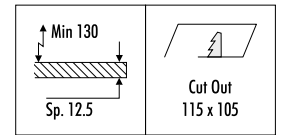

The sizes are expressed in millimeters.

DESIGN 2016  
LAMPADA DA INCASSO DA SOFFITTO - METALLO  
RECESSED CEILING LAMP - METAL

MINI BIT 51

CE IP20 1.0 m

1A0670300.00.00	BIANCO OPACO / MATT WHITE - ON/OFF	100-240 V - 50/60 Hz - MAX 10 W LED - GU10 DIMENSIONI TAGLIO CARTONGESSO 115 x 105 mm SPAZIO MINIMO PER INCASSO 130 mm ORIENTABILE - LAMPADINA NON INCLUSA ACCESSORI OPZIONALI LAMPADINA NON INCLUSI PLASTERBOARD CUT-OUT 115 x 105 mm MINIMUM SPACE FOR MOUNTING 130 mm ADJUSTABLE - BULB NOT INCLUDED OPTIONAL BULB ACCESSORIES NOT INCLUDED
1A0673400.00.00	BIANCO - NERO OPACO BICOLORE / MATT WHITE - BLACK BICOLOUR - ON/OFF	