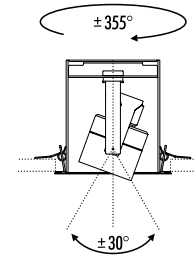

The sizes are expressed in millimeters.

DESIGN 2016  
LAMPADA DA INCASSO DA SOFFITTO - METALLO  
RECESSED CEILING LAMP - METAL

MINI BIT 51

CE IP20 1.0 m

1A0670300.00.00	BIANCO OPACO / MATT WHITE - ON/OFF	100-240 V - 50/60 Hz - MAX 10 W LED - GU10 DIMENSIONI TAGLIO CARTONGESSO 115 x 105 mm SPAZIO MINIMO PER INCASSO 130 mm ORIENTABILE - LAMPADINA NON INCLUSA ACCESSORI OPZIONALI LAMPADINA NON INCLUSI PLASTERBOARD CUT-OUT 115 x 105 mm MINIMUM SPACE FOR MOUNTING 130 mm ADJUSTABLE - BULB NOT INCLUDED OPTIONAL BULB ACCESSORIES NOT INCLUDED
1A0673400.00.00	BIANCO - NERO OPACO BICOLORE / MATT WHITE - BLACK BICOLOUR - ON/OFF	