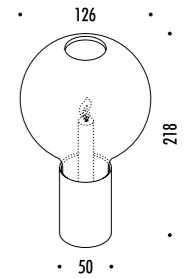

The sizes are expressed in millimeters.

DESIGN OMAR CARRAGLIA - DAVIDE GROPPI - 2014  
 CANDELA - METALLO - VETRO  
 CANDLE - METAL - GLASS

LIGHT MY FIRE

1A2650300.00.00	BIANCO OPACO / MATT WHITE	CANDELA INCLUSA CANDLE INCLUDED