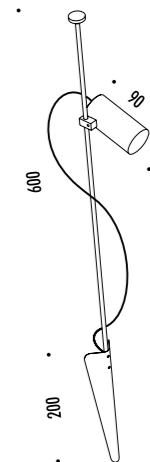

The sizes are expressed in millimeters.

DESIGN DANIELE SPREGA - 2012
LAMPADA DA ESTERNO - ACCIAIO INOX AISI 316L - METALLO
OUTDOOR LAMP - METAL - AISI 316L STAINLESS STEEL

GRILLO

CE  IP67

1A3570400.30.20	NERO OPACO / MATT BLACK - 3000K	24 V DC - 4,2 W LED - 282 lm - CRI > 90 STELO IN ACCIAIO INOX AISI 316L - ORIENTABILE DRIVER NON INCLUSO AIS I 316L STAINLESS STEEL STEM - ADJUSTABLE DRIVER NOT INCLUDED