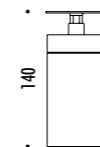

The sizes are expressed in millimeters.

DESIGN OMAR CARRAGLIA - DAVIDE GROPPI - 2015
LAMPADA DA INCASSO DA SOFFITTO - METALLO
RECESSED CEILING LAMP - METAL

DOT R 51

CE IP20

1A3700300.00.00	BIANCO OPACO / MATT WHITE - ON/OFF	100-240 V - 50/60 Hz - MAX 10 W LED - GU10 DIMENSIONI TAGLIO CARTONGESSO 40 x 40 mm SPAZIO MINIMO PER INCASSO 85 mm ORIENTABILE - LAMPADINA NON INCLUSA ACCESSORI OPZIONALI LAMPADINA NON INCLUSI PLASTERBOARD CUT-OUT 40 x 40 mm MINIMUM SPACE FOR MOUNTING 85 mm ADJUSTABLE - BULB NOT INCLUDED OPTIONAL BULB ACCESSORIES NOT INCLUDED
1A3700400.00.00	NERO OPACO / MATT BLACK - ON/OFF	