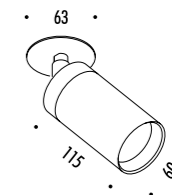

The sizes are expressed in millimeters.

DESIGN OMAR CARRAGLIA - DAVIDE GROPPI - 2015
LAMPADA DA INCASSO DA SOFFITTO - METALLO
RECESSED CEILING LAMP - METAL

DOT R 51

CE IP20

1A3700300.00.00	BIANCO OPACO / MATT WHITE - ON/OFF	100-240 V - 50/60 Hz - MAX 10 W LED - GU10 DIMENSIONI TAGLIO CARTONGESSO 40 x 40 mm SPAZIO MINIMO PER INCASSO 85 mm ORIENTABILE - LAMPADINA NON INCLUSA ACCESSORI OPZIONALI LAMPADINA NON INCLUSI PLASTERBOARD CUT-OUT 40 x 40 mm MINIMUM SPACE FOR MOUNTING 85 mm ADJUSTABLE - BULB NOT INCLUDED OPTIONAL BULB ACCESSORIES NOT INCLUDED
1A3700400.00.00	NERO OPACO / MATT BLACK - ON/OFF	