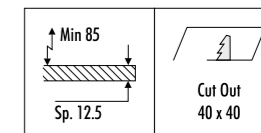

The sizes are expressed in millimeters.

DESIGN OMAR CARRAGLIA - DAVIDE GROPPI - 2015
LAMPADA DA INCASSO DA SOFFITTO - METALLO
RECESSED CEILING LAMP - METAL

DOT R 51

CE IP20

1A3700300.00.00	BIANCO OPACO / MATT WHITE - ON/OFF	100-240 V - 50/60 Hz - MAX 10 W LED - GU10 DIMENSIONI TAGLIO CARTONGESSO 40 x 40 mm SPAZIO MINIMO PER INCASSO 85 mm ORIENTABILE - LAMPADINA NON INCLUSA ACCESSORI OPZIONALI LAMPADINA NON INCLUSI PLASTERBOARD CUT-OUT 40 x 40 mm MINIMUM SPACE FOR MOUNTING 85 mm ADJUSTABLE - BULB NOT INCLUDED OPTIONAL BULB ACCESSORIES NOT INCLUDED
1A3700400.00.00	NERO OPACO / MATT BLACK - ON/OFF	