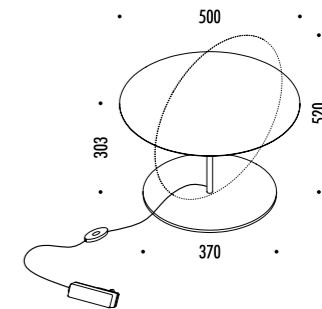

The sizes are expressed in millimeters.

DESIGN DAVIDE GROPPI - 2018
 LAMPADA DA TAVOLO - METACRILATO - METALLO - OTTONE
 TABLE LAMP - METHACRYLATE - METAL - BRASS

CALVINO

CE  IP20

1A2710000.27.06	STANDARD - 2700K	24 V DC - 18 W LED 2700K - 1275 lm - CRI > 90
1A2710000.30.06	STANDARD - 3000K	3000K - 1372 lm - CRI > 90
		STELO IN OTTONE - DISCO A SPECCHIO CON RETRO BLU - CAVO NERO - BASE NERA ORIENTABILE - DIMMER
		DRIVER INDIPENDENTE INCLUSO INPUT 100-240 V - 50/60 Hz
		BRASS STEM - MIRROR PLATE WITH BLUE BACK SIDE - BLACK CABLE - BLACK BASE
		ADJUSTABLE - DIMMER
		INCLUDES INDEPENDENT DRIVER INPUT 100-240 V - 50/60 Hz