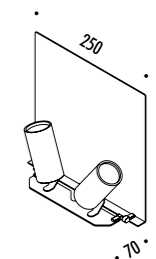

The sizes are expressed in millimeters.

DESIGN MAURIZIO MANCINI - 2012
LAMPADA DA ESTERNO - METALLO
OUTDOOR LAMP - METAL

CE  IP67

BELLADINOTTE

1A3560000.30.20	STANDARD - 3000K	24 V DC - 2 x 4,2 W LED - 2 x 282 lm - CRI > 90 ORIENTABILE - PIANO A SPECCHIO - RETRO COLORE NERO DRIVER NON INCLUSO ADJUSTABLE - MIRROR TOP - BLACK BACK SIDE DRIVER NOT INCLUDED