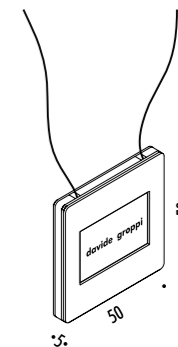

The sizes are expressed in millimeters.

DESIGN ALESSANDRA DALLAGIOVANNA - DAVIDE GROPPI - 2009
 CIONDOLO - METALLO - POLICARBONATO
 PENDANT - METAL - POLYCARBONATE

35MM

CE  IP20

1A2640000.00.00	STANDARD - ON/OFF	0,3 W LED BATTERIE 2 x CR2032 INCLUSE LUCE A LENTA INTERMITTENZA - TELAIO BIANCO - RETRO NERO IMMAGINE PERSONALIZZABILE - IMMAGINE NON INCLUSA BATTERIES 2 x CR2032 INCLUDED SLOWLY FLASHING LIGHT - WHITE FRAME - BLACK BACK SIDE CUSTOMIZABLE IMAGE - IMAGE NOT INCLUDED