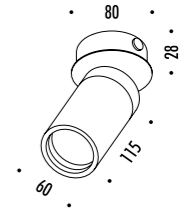

The sizes are expressed in millimeters.

DESIGN 2016  
LAMPADA DA PARETE E SOFFITTO - METALLO  
WALL AND CEILING LAMP - METAL

TRICK TRACK

CE IP 20

185303	BIANCO OPACO / MATT WHITE	100-240 V - 50/60 Hz - MAX 10 W LED - GU10 CAVO BIANCO 2 m - ORIENTABILE LAMPADINA NON INCLUSA COLLEGABILI MAX 20 APPARECCHI WHITE CABLE 2 m - ADJUSTABLE BULB NOT INCLUDED MAXIMUM 20 CONNECTABLE LUMINAIRES
185304	NERO OPACO / MATT BLACK	100-240 V - 50/60 Hz - MAX 10 W LED - GU10 CAVO NERO 2 m - ORIENTABILE LAMPADINA NON INCLUSA COLLEGABILI MAX 20 APPARECCHI BLACK CABLE 2 m - ADJUSTABLE BULB NOT INCLUDED MAXIMUM 20 CONNECTABLE LUMINAIRES