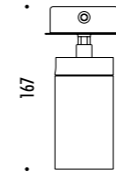

The sizes are expressed in millimeters.

DESIGN 2016  
LAMPADA DA PARETE E SOFFITTO - METALLO  
WALL AND CEILING LAMP - METAL

TRICK TRACK

CE IP 20

185303	BIANCO OPACO / MATT WHITE	100-240 V - 50/60 Hz - MAX 10 W LED - GU10 CAVO BIANCO 2 m - ORIENTABILE LAMPADINA NON INCLUSA COLLEGABILI MAX 20 APPARECCHI WHITE CABLE 2 m - ADJUSTABLE BULB NOT INCLUDED MAXIMUM 20 CONNECTABLE LUMINAIRES
185304	NERO OPACO / MATT BLACK	100-240 V - 50/60 Hz - MAX 10 W LED - GU10 CAVO NERO 2 m - ORIENTABILE LAMPADINA NON INCLUSA COLLEGABILI MAX 20 APPARECCHI BLACK CABLE 2 m - ADJUSTABLE BULB NOT INCLUDED MAXIMUM 20 CONNECTABLE LUMINAIRES