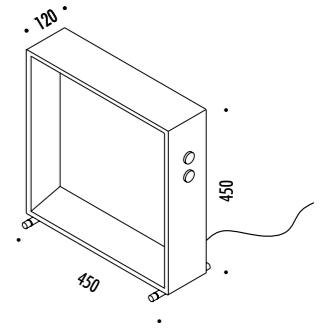

The sizes are expressed in millimeters.

DESIGN AMEDEO G. CAVALCHINI WITH NOEMI LATTANZIO - 2017
LAMPADA DA TAVOLO - METACRILATO - METALLO
TABLE LAMP - METHACRYLATE - METAL

TOMOKO

CE IP 20

192903	BIANCO OPACO / MATT WHITE	220-240 V - 50/60 Hz 50 W LED - 2200K + 45 W LED - 5000K - 3000 lm - CRI > 80 CAVO TRASPARENTE - LUCE REGOLABILE DA BIANCO CALDO A BIANCO FREDDO DIMMER TRANSPARENT CABLE - ADJUSTABLE LIGHT FROM WARM WHITE COLOUR TO COOL WHITE COLOUR DIMMER