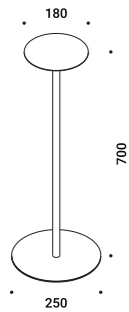

Matt Black	Input 110-240V - 50/60Hz - Output 6V DC - 1A - 6W - IP20	1Z0000073
------------	---	-----------

Other accessories / Altri accessori

Rechargeable battery / Batteria ricaricabile

Not included

Matt White	4,8V DC - NiMH 4300mAh	1A0430300.00.00
Matt Black	4,8V DC - NiMH 4300mAh	1A0430400.00.00
Matt Gold	4,8V DC - NiMH 4300mAh	1A0431800.00.00

Table / Tavolino

Not included

Matt White	1A4020300.00.00
Matt Black	1A4020400.00.00

The sizes are expressed in millimeters.