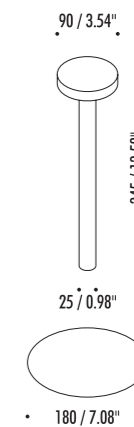

Compasso d'Oro ADI
Mention of Honour
2016

DESIGN DAVIDE GROPPi - 2013
TABLE LAMP - ABS - METHACRYLATE - METAL

TetateT

1A0310303	MATT WHITE - 3000K	2 W LED - 178 lm - CRI > 80 RECHARGEABLE BATTERY 4,8 V NiMH 4300 mAh MAGNETIC FIXING - INCLUDES CHARGER INPUT 100-240 V - 50/60 Hz ON/OFF SWITCH WITH TOUCH TECHNOLOGY - BATTERY LIFE TWELVE HOURS MINIMUM 3 PIECES
1A0310303-27	MATT WHITE - 2700K	

OPTIONAL ACCESSORIES

1A0430303	MATT WHITE	RECHARGEABLE BATTERY 4,8 V NiMH 4300 mAh
50650610	STANDARD	CHARGER INPUT 100-240 V - 50/60 Hz - OUTPUT 800 mA DC - 4,8-12 V - 36 W - IP20