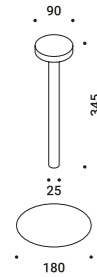

TeTaTeT

Davide Groppi / 2013

Table / Direct / Wireless

Material ABS - Metal - Methacrylate
Finish **.03** Matt White **.04** Matt Black **.18** Matt Gold

Note Magnetic fixing base luminaire - ON/OFF touch - Battery life 12 hours.

Apparecchio con base a fissaggio magnetico - ON/OFF touch - Autonomia batteria 12 ore.

TeTaTeT

2W

2700K - 165lm / 3000K - 178lm

CRI >90

ON/OFF

Charger included

CE IP20

Table / Tavolino

Not included

Matt White	1A4020300.00.00
Matt Black	1A4020400.00.00

The sizes are expressed in millimeters.