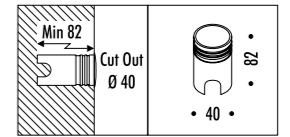

The sizes are expressed in millimeters.

DESIGN 2015  
LAMPADA DA INCASSO DA PARETE - METACRILATO - METALLO  
RECESSED WALL LAMP - METHACRYLATE - METAL

STEP

CE  IP 65

173500	STANDARD	MAX 350 mA DC - 1,1 W LED - 3000K - 74 lm - CRI > 80 KIT INSTALLAZIONE OBBLIGATORIO NON INCLUSO SPAZIO MINIMO PER INCASSO 82 mm DRIVER LED NON INCLUSO COMPULSORY INSTALLATION KIT NOT INCLUDED MINIMUM SPACE FOR MOUNTING 82 mm LED DRIVER NOT INCLUDED
--------	----------	--