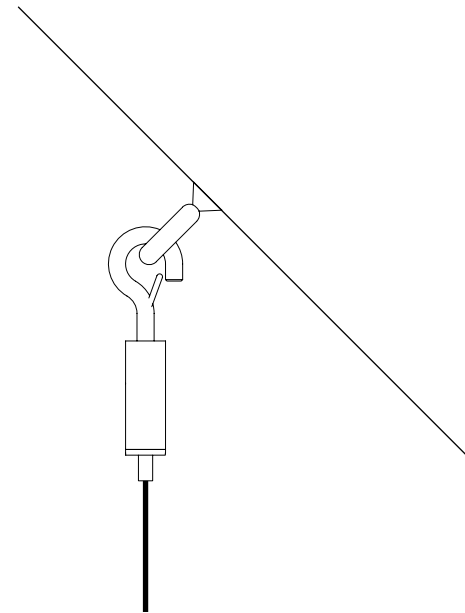

1A053000.00.00 - GANCIO PER SOFFITTO INCLINATO / SLOPED CEILING FIXING HOOK