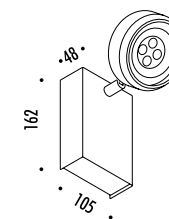

DESIGN 2018
LAMPADA DA ESTERNO - METALLO
OUTDOOR LAMP - METAL
ENERGY CLASS: A

CE IP 65

SPOT 1 IP65

| | | |
|--------|---------------------------|--|
| 194603 | BIANCO OPACO / MATT WHITE | MAX 700 mA DC - 10 W LED - 3000K - 720 lm CAVO NERO 5 m - ORIENTABILE |
| 194604 | NERO OPACO / MATT BLACK | DRIVER LED INCLUSO INPUT 220-240 V - 50/60 Hz - IP67 - NON DIMMERABILE BLACK CABLE 5 m - ADJUSTABLE |
| | | INCLUDES LED DRIVER INPUT 220-240 V - 50/60 Hz - IP67 - NOT DIMMABLE |
| | | |