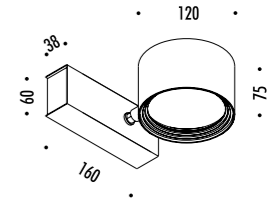

The sizes are expressed in millimeters.

DESIGN DAVIDE GROPPI - 2018
LAMPADA DA PARETE E DA SOFFITTO - METALLO
WALL AND CEILING LAMP - METAL

CE  IP 20

SPOT ENDLESS

1A10703	BIANCO OPACO / MATT WHITE	48 V DC - MAX 12,6 W LED MAX 7 SPOT SU ENDLESS KIT DI ALIMENTAZIONE OBBLIGATORIO NON INCLUSO MODULO LED NON INCLUSO ACCESSORI OPZIONALI MODULO LED NON INCLUSI MAX 7 SPOT ON ENDLESS COMPULSORY POWER SUPPLY KIT NOT INCLUDED LED MODULE NOT INCLUDED OPTIONAL LED MODULE ACCESSORIES NOT INCLUDED
1A10704	NERO OPACO / MATT BLACK	

DESIGN DAVIDE GROPPI - 2018
LAMPADA DA PARETE E DA SOFFITTO - METALLO
WALL AND CEILING LAMP - METAL

CE  IP 20

SPOT ENDLESS IOT

1A10803	BIANCO OPACO / MATT WHITE	48 V DC - MAX 12,6 W LED MAX 7 SPOT SU ENDLESS
1A10804	NERO OPACO / MATT BLACK	DIMMERABILE CON CONTROLLO WIRELESS SOLO TRAMITE APP DEDICATA by DAVIDE GROPPI
		KIT DI ALIMENTAZIONE OBBLIGATORIO NON INCLUSO
		MODULO LED NON INCLUSO
		ACCESSORI OPZIONALI MODULO LED NON INCLUSI
		MAX 7 SPOT ON ENDLESS
		DIMMABLE WIRELESS CONTROL ONLY WITH DEDICATED APP by DAVIDE GROPPI
		COMPULSORY POWER SUPPLY KIT NOT INCLUDED
		LED MODULE NOT INCLUDED
		OPTIONAL LED MODULE ACCESSORIES NOT INCLUDED

The sizes are expressed in millimeters.

CE IP 20

199903	BIANCO OPACO / MATT WHITE - 5 m	ENDLESS - MAX 150 W - MAX 48 V DC - MAX 4 A	
199904	NERO OPACO / MATT BLACK - 5 m		
1A00503	BIANCO OPACO / MATT WHITE - 10 m		
1A00504	NERO OPACO / MATT BLACK - 10 m		