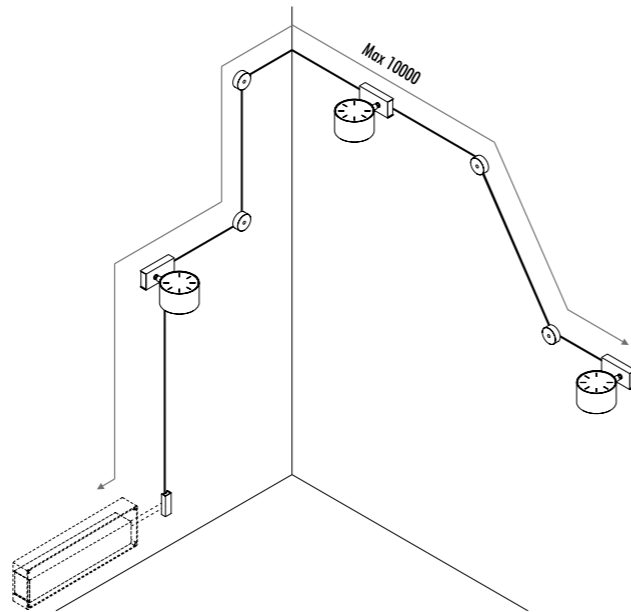

KIT DI ALIMENTAZIONE REMOTO / REMOTE POWER SUPPLY KIT

KIT ALIMENTAZIONE OBBLIGATORIO PER SISTEMA ENDLESS ON/OFF - SPOT ENDLESS IOT - DOT ENDLESS IOT / COMPULSORY POWER SUPPLY FOR ENDLESS ON/OFF SYSTEM - SPOT ENDLESS IOT - DOT ENDLESS IOT **CE IP 20**

1A02604	NERO OPACO / MATT BLACK	KIT DI ALIMENTAZIONE CON SPINA / POWER SUPPLY KIT WITH PLUG INPUT 100-240 V - 50/60 Hz - OUTPUT 48 V DC - 150 W NON DIMMERABILE - NOT DIMMABLE	

1A10203	BIANCO OPACO / MATT WHITE	KIT ROSONE PARETE - SOFFITTO - REMOTO / WALL - CEILING ROSE - REMOTE KIT INPUT 100-240 V - 50/60 Hz - OUTPUT 48 V DC - 150 W - IP20 NON DIMMERABILE - NOT DIMMABLE	

KIT ALIMENTAZIONE OBBLIGATORIO PER DIMMERAZIONE SPOT ENDLESS E DOT ENDLESS / COMPULSORY POWER SUPPLY FOR DIMMING SPOT ENDLESS AND DOT ENDLESS

1A18004	NERO OPACO / MATT BLACK	KIT DI ALIMENTAZIONE CON SPINA / POWER SUPPLY KIT WITH PLUG INPUT 100-240 V - 50/60 Hz - OUTPUT 48 V DC - 150 W DIMMERABILE - DIMMABLE	

1A18103	BIANCO OPACO / MATT WHITE	KIT ROSONE PARETE - SOFFITTO - REMOTO / WALL - CEILING ROSE - REMOTE KIT INPUT 100-240 V - 50/60 Hz - OUTPUT 48 V DC - 150 W - IP20 DALI - PUSH - 0/1-10 V DIMMABLE