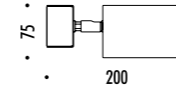

1A10803	BIANCO OPACO / MATT WHITE	48 V DC - MAX 12,6 W LED MAX 7 SPOT SU ENDLESS
1A10804	NERO OPACO / MATT BLACK	DIMMERABILE CON CONTROLLO WIRELESS SOLO TRAMITE APP DEDICATA by DAVIDE GROPPI
		KIT DI ALIMENTAZIONE OBBLIGATORIO NON INCLUSO
		MODULO LED NON INCLUSO
		ACCESSORI OPZIONALI MODULO LED NON INCLUSI
		MAX 7 SPOT ON ENDLESS
		DIMMABLE WIRELESS CONTROL ONLY WITH DEDICATED APP by DAVIDE GROPPI
		COMPULSORY POWER SUPPLY KIT NOT INCLUDED
		LED MODULE NOT INCLUDED
		OPTIONAL LED MODULE ACCESSORIES NOT INCLUDED