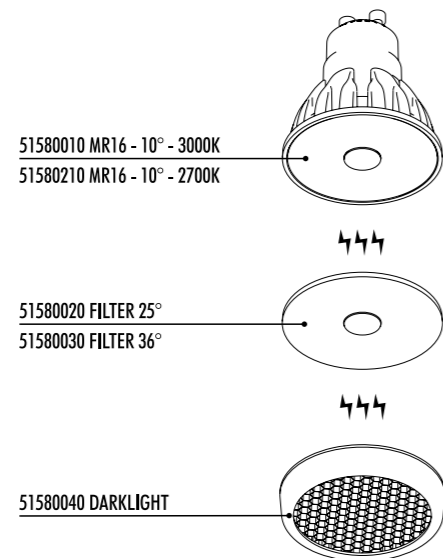

The sizes are expressed in millimeters.

CE IP 20

199903	BIANCO OPACO / MATT WHITE - 5 m	ENDLESS - MAX 150 W - MAX 48 V DC - MAX 4 A	
199904	NERO OPACO / MATT BLACK - 5 m		
1A00503	BIANCO OPACO / MATT WHITE - 10 m		
1A00504	NERO OPACO / MATT BLACK - 10 m		

NETWORK

GROUPS

DYNAMIC SCENES

DISCOVER

davide groppi IOT

C O N T R O L A P P

CODE	SOCKET	TENSION	WATTAGE	BEAM ANGLE (°)	TEMPERATURE (K)	SOURCE LUMENS	BULB EFFICIENCY	CRI (Ra)	DIMMABLE	PRODUCT REFERENCE
------	--------	---------	---------	----------------	-----------------	---------------	-----------------	----------	----------	-------------------