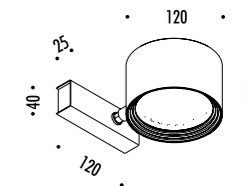

The sizes are expressed in millimeters.

DESIGN DAVIDE GROPPI - 2018
LAMPADA DA PARETE E DA SOFFITTO - METALLO
WALL AND CEILING LAMP - METAL

CE  IP 20

SPOT ENDLESS

1A10703	BIANCO OPACO / MATT WHITE	48 V DC - MAX 12,6 W LED MAX 7 SPOT SU ENDLESS KIT DI ALIMENTAZIONE OBBLIGATORIO NON INCLUSO MODULO LED NON INCLUSO ACCESSORI OPZIONALI MODULO LED NON INCLUSI MAX 7 SPOT ON ENDLESS COMPULSORY POWER SUPPLY KIT NOT INCLUDED LED MODULE NOT INCLUDED OPTIONAL LED MODULE ACCESSORIES NOT INCLUDED
1A10704	NERO OPACO / MATT BLACK	

DESIGN DAVIDE GROPPI - 2018
LAMPADA DA PARETE E DA SOFFITTO - METALLO
WALL AND CEILING LAMP - METAL

CE  IP 20

SPOT ENDLESS IOT

1A10803	BIANCO OPACO / MATT WHITE	48 V DC - MAX 12,6 W LED MAX 7 SPOT SU ENDLESS
1A10804	NERO OPACO / MATT BLACK	DIMMERABILE CON CONTROLLO WIRELESS SOLO TRAMITE APP DEDICATA by DAVIDE GROPPI
		KIT DI ALIMENTAZIONE OBBLIGATORIO NON INCLUSO
		MODULO LED NON INCLUSO
		ACCESSORI OPZIONALI MODULO LED NON INCLUSI
		MAX 7 SPOT ON ENDLESS
		DIMMABLE WIRELESS CONTROL ONLY WITH DEDICATED APP by DAVIDE GROPPI
		COMPULSORY POWER SUPPLY KIT NOT INCLUDED
		LED MODULE NOT INCLUDED
		OPTIONAL LED MODULE ACCESSORIES NOT INCLUDED

The sizes are expressed in millimeters.

CE IP 20

199903	BIANCO OPACO / MATT WHITE - 5 m	ENDLESS - MAX 150 W - MAX 48 V DC - MAX 4 A	
199904	NERO OPACO / MATT BLACK - 5 m		
1A00503	BIANCO OPACO / MATT WHITE - 10 m		
1A00504	NERO OPACO / MATT BLACK - 10 m		