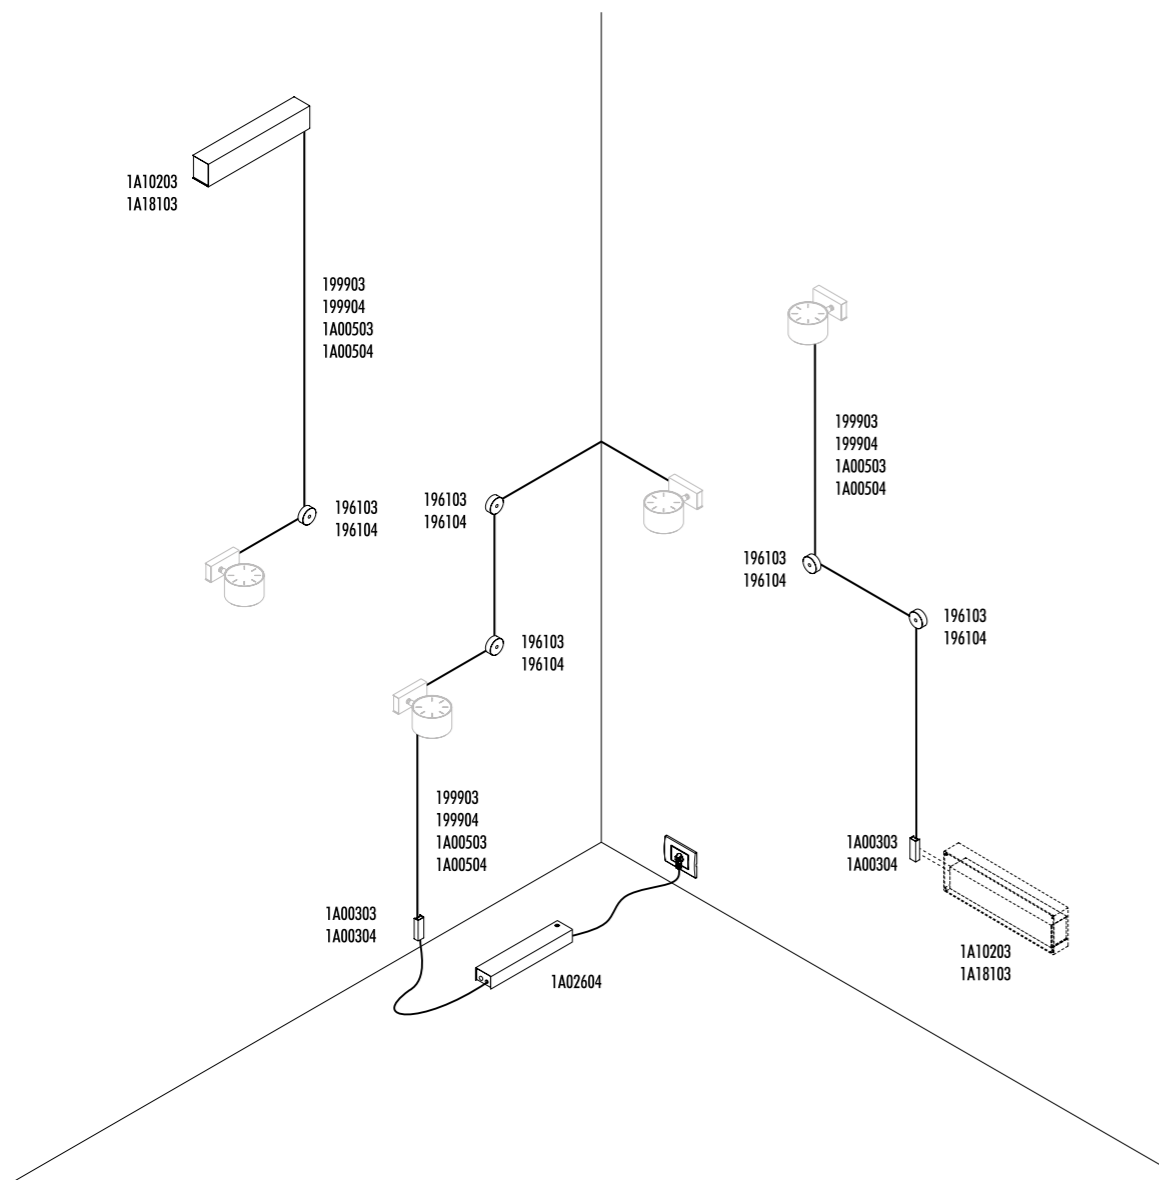

The sizes are expressed in millimeters.

DESIGN DAVIDE GROPPI - 2018
LAMPADA DA PARETE E DA SOFFITTO - METALLO
WALL AND CEILING LAMP - METAL

CE  IP 20

SPOT ENDLESS

1A10703	BIANCO OPACO / MATT WHITE	48 V DC - MAX 12,6 W LED MAX 7 SPOT SU ENDLESS KIT DI ALIMENTAZIONE OBBLIGATORIO NON INCLUSO MODULO LED NON INCLUSO ACCESSORI OPZIONALI MODULO LED NON INCLUSI MAX 7 SPOT ON ENDLESS COMPULSORY POWER SUPPLY KIT NOT INCLUDED LED MODULE NOT INCLUDED OPTIONAL LED MODULE ACCESSORIES NOT INCLUDED
1A10704	NERO OPACO / MATT BLACK	

DESIGN DAVIDE GROPPI - 2018
LAMPADA DA PARETE E DA SOFFITTO - METALLO
WALL AND CEILING LAMP - METAL

CE  IP 20

SPOT ENDLESS IOT

1A10803	BIANCO OPACO / MATT WHITE	48 V DC - MAX 12,6 W LED MAX 7 SPOT SU ENDLESS
1A10804	NERO OPACO / MATT BLACK	DIMMERABILE CON CONTROLLO WIRELESS SOLO TRAMITE APP DEDICATA by DAVIDE GROPPI
		KIT DI ALIMENTAZIONE OBBLIGATORIO NON INCLUSO
		MODULO LED NON INCLUSO
		ACCESSORI OPZIONALI MODULO LED NON INCLUSI
		MAX 7 SPOT ON ENDLESS
		DIMMABLE WIRELESS CONTROL ONLY WITH DEDICATED APP by DAVIDE GROPPI
		COMPULSORY POWER SUPPLY KIT NOT INCLUDED
		LED MODULE NOT INCLUDED
		OPTIONAL LED MODULE ACCESSORIES NOT INCLUDED

The sizes are expressed in millimeters.

CE IP 20

199903	BIANCO OPACO / MATT WHITE - 5 m	ENDLESS - MAX 150 W - MAX 48 V DC - MAX 4 A	
199904	NERO OPACO / MATT BLACK - 5 m		
1A00503	BIANCO OPACO / MATT WHITE - 10 m		
1A00504	NERO OPACO / MATT BLACK - 10 m		

1A03700	STANDARD	KIT FISSAGGIO PARETI RUVIDE / FIXING ROUGH WALLS KIT - 2,5 m	
---------	----------	--	--

196103	BIANCO OPACO / MATT WHITE	BOX MORSETTI CON 2 MORSETTI INCLUSI TERMINAL BOX WITH 2 TERMINALS INCLUDED	
196104	NERO OPACO / MATT BLACK		