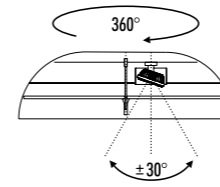

The sizes are expressed in millimeters.

DESIGN OMAR CARRAGLIA - 2016
LAMPADA DA SOFFITTO - METACRILATO - METALLO
CEILING LAMP - METHACRYLATE - METAL

SOLEMIO

CE IP 20

184303	BIANCO OPACO / MATT WHITE	100-240 V - 50/60 Hz 18 W LED - 3000K - 1593 lm - CRI > 90 - DALI - PUSH - 1-10 V DIMMABLE 24 W LED - RGB WIRELESS CONTROL