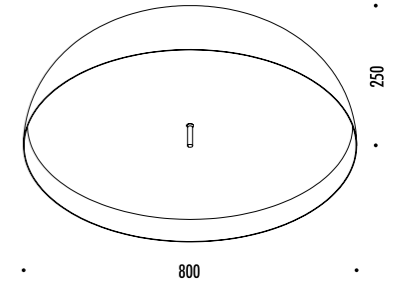

The sizes are expressed in millimeters.

DESIGN OMAR CARRAGLIA - 2016
LAMPADA DA SOFFITTO - METACRILATO - METALLO
CEILING LAMP - METHACRYLATE - METAL

SOLEMIO

CE IP 20

184303	BIANCO OPACO / MATT WHITE	100-240 V - 50/60 Hz 18 W LED - 3000K - 1593 lm - CRI > 90 - DALI - PUSH - 1-10 V DIMMABLE 24 W LED - RGB WIRELESS CONTROL