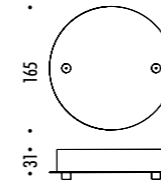

The sizes are expressed in millimeters.

DESIGN DAVIDE GROPPI - 2015  
LAMPADA A SOSPENSIONE - METALLO  
SUSPENSION LAMP - METAL

SIMBIOSI

CE IP 20

CEILING ROSE

180403	BIANCO OPACO / MATT WHITE - 3000K	110-240 V - 50/60 Hz - 12 W LED - 960 lm - CRI > 90
180403-27	BIANCO OPACO / MATT WHITE - 2700K	ROSONE BIANCO - DIMMERABILE PUSH - 1-10 V
		ACCESSORI OPZIONALI KIT SOSPENSIONE
		WHITE CEILING ROSE - PUSH - 1-10 V DIMMABLE
		OPTIONAL ACCESSORIES SUSPENSION KIT