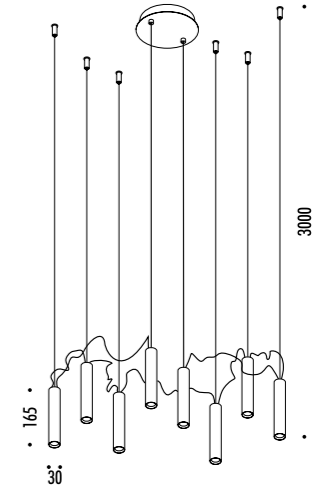

The sizes are expressed in millimeters.

DESIGN DAVIDE GROPPI - 2015  
LAMPADA A SOSPENSIONE - METALLO  
SUSPENSION LAMP - METAL

SIMBIOSI

CE IP 20

CEILING ROSE

180403	BIANCO OPACO / MATT WHITE - 3000K	110-240 V - 50/60 Hz - 12 W LED - 960 lm - CRI > 90
180403-27	BIANCO OPACO / MATT WHITE - 2700K	ROSONE BIANCO - DIMMERABILE PUSH - 1-10 V
		ACCESSORI OPZIONALI KIT SOSPENSIONE
		WHITE CEILING ROSE - PUSH - 1-10 V DIMMABLE
		OPTIONAL ACCESSORIES SUSPENSION KIT