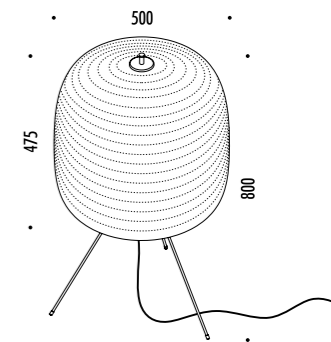

The sizes are expressed in millimeters.

DESIGN DAVIDE GROPPI - PAOLA LENTI - 2013
 LAMPADA DA ESTERNO - METALLO - PBT - POLICARBONATO
 OUTDOOR LAMP - METAL - PBT - POLYCARBONATE

CE IP 65

SHOJI OUTDOOR

188600	STANDARD	100-240 V - 50/60 Hz - MAX 18 W LED - E27 CAVO NERO 5 m - LAMPADINA LED INCLUSA BLACK CABLE 5 m - LED BULB INCLUDED
		 13 W LED - 2700K - 1521 lm - CRI 90 - DIMMABLE - EFFICIENCY A+