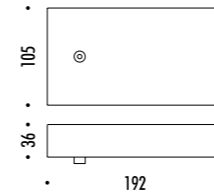

The sizes are expressed in millimeters.

DESIGN DAVIDE GROPPI - 2013  
LAMPADA A SOSPENSIONE - METACRILATO - METALLO  
SUSPENSION LAMP - METHACRYLATE - METAL

SHANGHAI

CE IP 20

CEILING ROSE

171203	BIANCO OPACO / MATT WHITE - 3000K	110-240 V - 50/60 Hz - 15 W LED - 619 lm - CRI > 90
171203-27	BIANCO OPACO / MATT WHITE - 2700K	CAVO COASSIALE - ROSONE BIANCO DIMMERABILE PUSH - 1-10 V
171208	OTTONE SPAZZOLATO / BRUSHED BRASS - 3000K	ACCESSORI OPZIONALI KIT SOSPENSIONE
171208-27	OTTONE SPAZZOLATO / BRUSHED BRASS - 2700K	COAXIAL CABLE - WHITE CEILING ROSE PUSH - 1-10 V DIMMABLE
		OPTIONAL ACCESSORIES SUSPENSION KIT