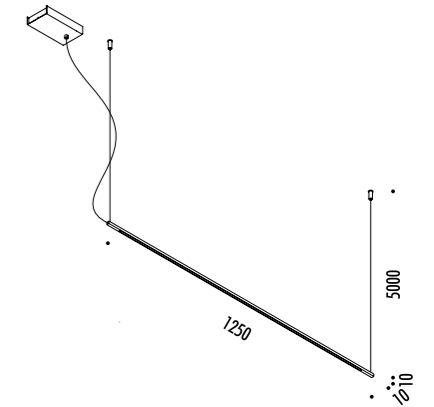

The sizes are expressed in millimeters.

DESIGN DAVIDE GROPPI - 2013  
LAMPADA A SOSPENSIONE - METACRILATO - METALLO  
SUSPENSION LAMP - METHACRYLATE - METAL

SHANGHAI

CE IP 20

CEILING ROSE

171203	BIANCO OPACO / MATT WHITE - 3000K	110-240 V - 50/60 Hz - 15 W LED - 619 lm - CRI > 90
171203-27	BIANCO OPACO / MATT WHITE - 2700K	CAVO COASSIALE - ROSONE BIANCO DIMMERABILE PUSH - 1-10 V
171208	OTTONE SPAZZOLATO / BRUSHED BRASS - 3000K	ACCESSORI OPZIONALI KIT SOSPENSIONE
171208-27	OTTONE SPAZZOLATO / BRUSHED BRASS - 2700K	COAXIAL CABLE - WHITE CEILING ROSE PUSH - 1-10 V DIMMABLE
		OPTIONAL ACCESSORIES SUSPENSION KIT