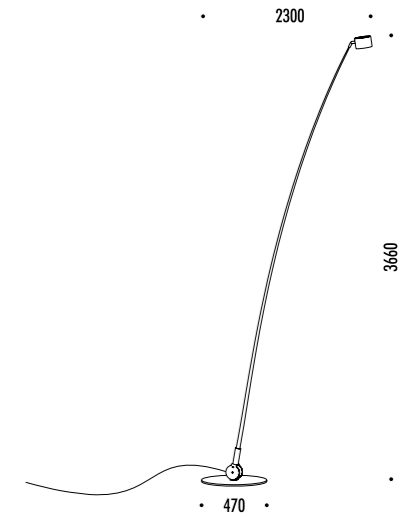

Compasso d'Oro ADI  
Award 2014

DESIGN ENZO CALABRESE - DAVIDE GROPPI - 2011  
LAMPADA DA ESTERNO - FIBRA DI VETRO - METALLO  
OUTDOOR LAMP - FIBERGLASS - METAL

SAMPEI 440 OUTDOOR

The sizes are expressed in millimeters.

CE  IP65

1A3770300.27.20	BIANCO OPACO / MATT WHITE - 2700K	MAX 700 mA DC - 8,4 W LED 2700K - 639 lm - CRI > 90 / 3000K - 639 lm - CRI > 90
1A3770300.30.20	BIANCO OPACO / MATT WHITE - 3000K	CAVO NERO 5 m - ORIENTABILE
1A3770400.27.20	NERO OPACO / MATT BLACK - 2700K	DRIVER NON INCLUSO
1A3770400.30.20	NERO OPACO / MATT BLACK - 3000K	BLACK CABLE 5 m - ADJUSTABLE DRIVER NOT INCLUDED