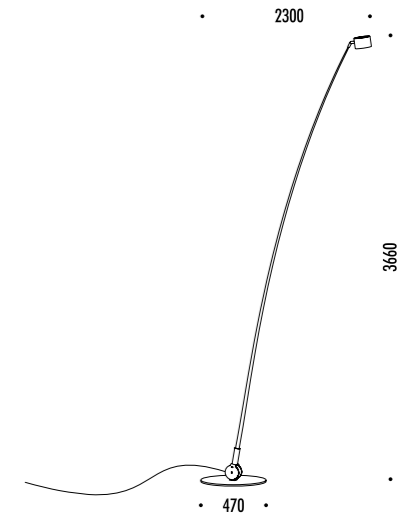

Compasso d'Oro ADI
Award 2014

DESIGN ENZO CALABRESE - DAVIDE GROPPI - 2011
LAMPADA DA ESTERNO - FIBRA DI VETRO - METALLO
OUTDOOR LAMP - FIBERGLASS - METAL

The sizes are expressed in millimeters.

CE  IP 65

SAMPEI 440 OUTDOOR

179803	BIANCO OPACO / MATT WHITE - 3000K	MAX 700 mA DC - 8,4 W LED - 639 lm - CRI > 90
179803-27	BIANCO OPACO / MATT WHITE - 2700K	CAVO NERO 5 m - ORIENTABILE
179804	NERO OPACO / MATT BLACK - 3000K	DRIVER LED INCLUSO INPUT 220-240 V - 50/60 Hz - IP67 - NON DIMMERABILE
179804-27	NERO OPACO / MATT BLACK - 2700K	BLACK CABLE 5 m - ADJUSTABLE
		INCLUDES LED DRIVER INPUT 220-240 V - 50/60 Hz - IP67 - NOT DIMMABLE